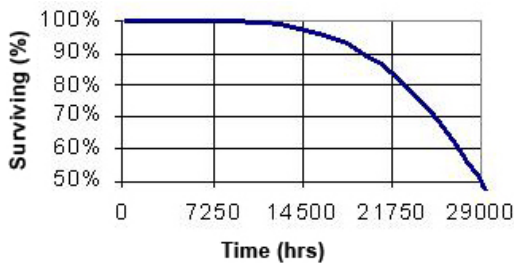

Warning

- Risk of Electric Shock
 - Turn power off before inspection, installation or removal.

GRAPHS & CHARTS

Lamp Mortality

Spectral Power Distribution

GENERAL CHARACTERISTICS

Lamp Type	Linear Fluorescent - Straight
	Linear
Bulb	T8
Base	Medium Bi-Pin (G13)
Wattage	32
Voltage	137
Rated Life	36000 hrs
Rated Life (instant start) @ Time	25000 h @ 3 h
	36000 h @ 12 h
Rated Life (rapid start) @ Time	36000.0 @ 3.0/42000.0 @ 12.0 h
Bulb Material	Soda lime
Starting Temperature	10 K (50 °F)
LEED-EB MR Credit	44 picograms Hg per mean lumen hour
Additional Info	TCLP compliant

PHOTOMETRIC CHARACTERISTICS

Initial Lumens	2750
Mean Lumens	2475
Nominal Initial Lumens per Watt	85
Color Temperature	6500 K
Color Rendering Index (CRI)	85
S/P Ratio (Scotopic/Photopic Ratio)	2.3

ELECTRICAL CHARACTERISTICS

Open Circuit Voltage (rapid start) Min @ Temperature	315 V @ 10 °C
Cathode Resistance Ratio - Rh/Rc (MIN)	4.25
Cathode Resistance Ratio - Rh/Rc (MAX)	6.5
Current Crest Factor	1.7

DIMENSIONS

Maximum Overall Length (MOL)	47.78 cm
Minimum Overall Length	47.67 cm
Nominal Length	48 cm
Bulb Diameter (DIA)	1 cm
Bulb Diameter (DIA) (MIN)	0.94 cm
Bulb Diameter (DIA) (MAX)	1 cm
Max Base Face to Base Face (A)	47.22 cm
Face to End of Opposing Pin (B) (MIN)	47.4 cm
Face to End of Opposing Pin (B) (MAX)	47.5 cm
End of Base Pin to End of Opposite Pin End (C)	47.67 cm