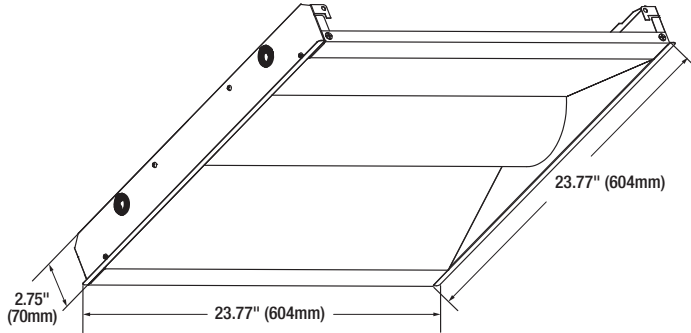

Physical Information

Luminaire Description	Length	Width	Height
1x4	47.75" (1213mm)	11.9" (302mm)	2.75" (70mm)
2x2	23.77" (604mm)	23.77" (604mm)	2.75" (70mm)
2x4	47.75" (1213mm)	23.77" (604mm)	2.75" (70mm)

1x4

2x2

2x4

Accessories

Item Number	Ordering Abbreviation	Item Description
60457	FK1A/14G/WH	1x4 Flange Kit, White Finish
60458	FK1A/22G/WH	2x2 Flange Kit, White Finish
60459	FK1A/24G/WH	2x4 Flange Kit, White Finish

LEDVANCE LLC
200 Ballardvale Street
Wilmington, MA 01887 USA
Phone 1-800-LIGHTBULB (1-800-544-4828)
www.ledvanceUS.com

SYLVANIA and LEDVANCE are registered trademarks.
All other trademarks are those of their respective owners.
Licensee of product trademark SYLVANIA in general lighting.
Specifications subject to change without notice.

[/sylvania](#) [/sylvania](#)

Name: _____
Email: _____
Phone: _____