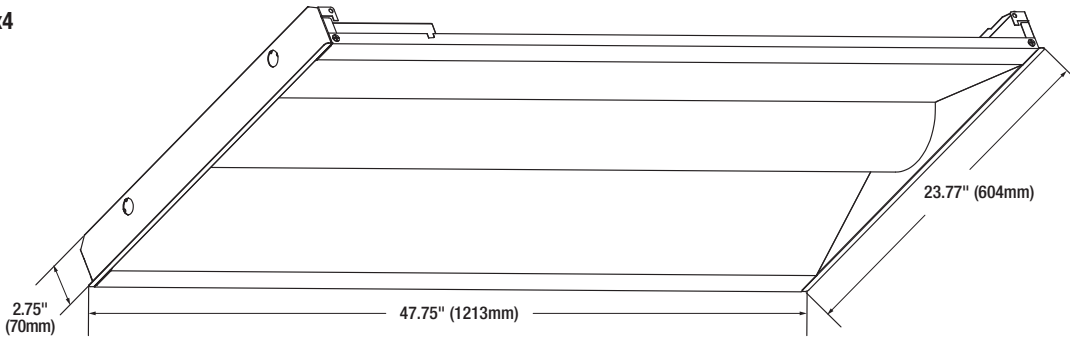

2x4

Accessories

Item Number	Ordering Abbreviation	Item Description
60457	FK1A/14G/WH	1x4 Flange Kit, White Finish
60458	FK1A/22G/WH	2x2 Flange Kit, White Finish
60459	FK1A/24G/WH	2x4 Flange Kit, White Finish

LEDVANCE LLC
200 Ballardvale Street
Wilmington, MA 01887 USA
Phone 1-800-LIGHTBULB (1-800-544-4828)
www.ledvanceUS.com

SYLVANIA and LEDVANCE are registered trademarks.
All other trademarks are those of their respective owners.
Licensee of product trademark SYLVANIA in general lighting.
Specifications subject to change without notice.

[/sylvania](#) [/sylvania](#)

Name: _____
Email: _____
Phone: _____