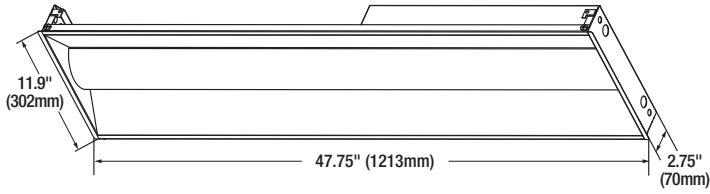

Physical Information

Luminaire Description	Length	Width	Height
1x4	47.75" (1213mm)	11.9" (302mm)	2.75" (70mm)
2x2	23.77" (604mm)	23.77" (604mm)	2.75" (70mm)
2x4	47.75" (1213mm)	23.77" (604mm)	2.75" (70mm)

1x4