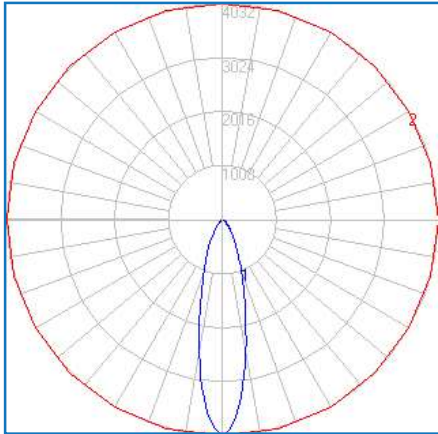

Certifications

UL Listed for wet locations. Equivalent to IP66 rating. FCC compliant. Design Lights Consortium® (DLC) 5.1 Premium qualification listed.

DIMENSIONS

FR G2

PHOTOMETRICS

FR Select G2
Lumen setting
(Low - 1,400 LM)
CCT setting 5000K
Wattage (10W)

Maximum Candela = 4032.347 Located At Horizontal Angle = 0, Vertical Angle = 0
1 - Vertical Plane Through Horizontal Angles (0 - 180)(Through Max. Cd.)
2 - Horizontal Cone Through Vertical Angle (0)(Through Max. Cd.)