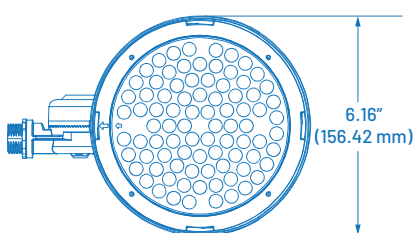

Certifications

UL Listed for wet locations. Equivalent to IP66 rating. FCC compliant. Design Lights Consortium® (DLC) 5.1 Premium qualification listed.

DIMENSIONS

FR G2

PHOTOMETRICS

FR Select G2
Lumen setting
(Low - 1,400 LM)
CCT setting 5000K
Wattage (10W)