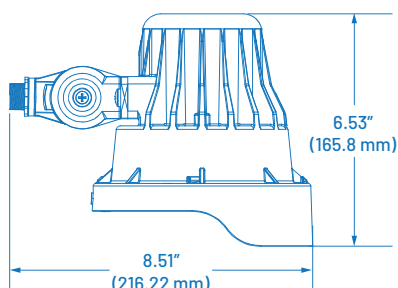

DIMENSIONS

FR G2