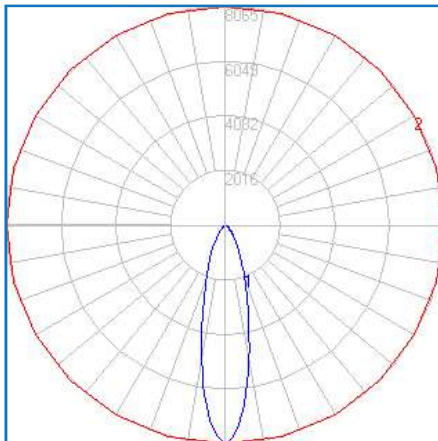

Maximum Candela = 8064.693 Located At Horizontal Angle = 0, Vertical Angle = 0
1 - Vertical Plane Through Horizontal Angles (0 - 180)(Through Max. Cd.)
2 - Horizontal Cone Through Vertical Angle (0)(Through Max. Cd.)

ZONE	LUMENS	%FIXT
0-20	1517.97	54.20
0-30	2142.02	76.50
0-40	2502.77	89.40
0-60	2756.71	98.50
0-80	2797.74	100.00
0-90	2798.42	100.00
10-90	2189.6	78.20
20-40	984.79	35.20
20-50	1160.91	41.50
40-70	287.35	10.30

ZONE	LUMENS	%FIXT
60-80	41.03	1.50
70-80	7.62	0.30
80-90	0.68	0.00
90-110	0.00	0.00
90-120	0.00	0.00
90-130	0.00	0.00
90-150	0.00	0.00
90-180	0.00	0.00
110-180	0.00	0.00
0-180	2798.42	100.00

FR Select G2
Lumen setting
(Max - 4,220 LM)
CCT setting 5000K
Wattage (30W)