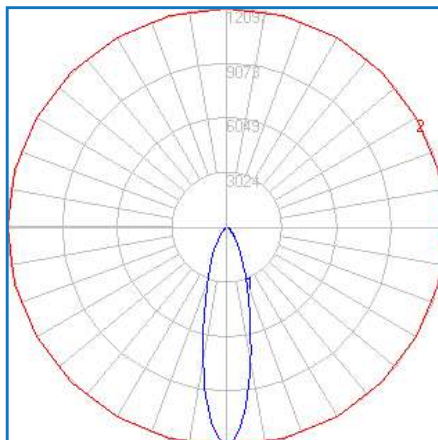

Maximum Candela = 12097.04 Located At Horizontal Angle = 0, Vertical Angle = 0
1 - Vertical Plane Through Horizontal Angles (0 - 180)(Through Max. Cd.)
2 - Horizontal Cone Through Vertical Angle (0)(Through Max. Cd.)

ZONE	LUMENS	%FIXT
0-20	2276.96	54.20
0-30	3213.03	76.50
0-40	3754.15	89.40
0-60	4135.06	98.50
0-80	4196.61	100.00
0-90	4197.62	100.00
10-90	3284.39	78.20
20-40	1477.19	35.20
20-50	1741.36	41.50
40-70	431.03	10.30

ZONE	LUMENS	%FIXT
60-80	61.55	1.50
70-80	11.43	0.30
80-90	1.01	0.00
90-110	0.00	0.00
90-120	0.00	0.00
90-130	0.00	0.00
90-150	0.00	0.00
90-180	0.00	0.00
110-180	0.00	0.00
0-180	4197.62	100.00