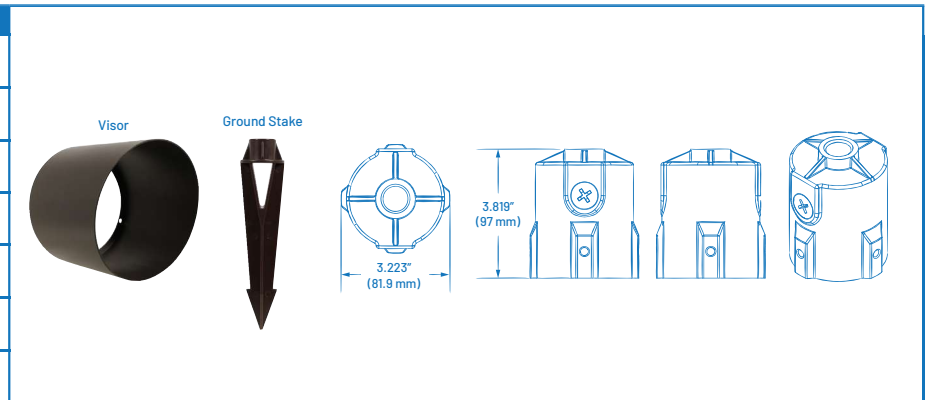

WATTAGE COMPARISON

Traditional Source	Traditional System Wattage	LED System Wattage	Energy Savings
50W Halogen	50	10	80%
75W Halogen	75	20	72%
90W Halogen	90	20	78%
35W HPS	42	20	52%
35W HPS	42	30	29%
50W HPS	62	30	52%
90W Halogen	90	30	67%
150W Halogen	150	30	80%
70W HPS	91	30	67%
100W HPS	120	30	67%
100W MH	130	30	69%

ELECTRICAL LOAD

	Power Setting	Wattage	Current (A)			
			120V	208V	240V	277V
FR LS42 G2 FSK	High	30 W	0.25	0.14	0.13	0.11
	Med	20 W	0.17	0.10	0.08	0.07
	Low	10.5 W	0.09	0.05	0.04	0.04

ACCESSORIES

Catalog Number	Description
FR-VISOR	Long Visor for FR Round Flood Light Series, Gen 2, Dark Bronze
FR-VISOR-B	Long Visor for FR Round Flood Light Series, Gen 2, Black
FR-VISOR-W	Long Visor for FR Round Flood Light Series, Gen 2, White
1SQR-SP-D	Round Tenon Adaptor, 2-3/8" O.D. to 1/2" NPT, Dark Bronze
1SQR-SP-B	Round Tenon Adaptor, 2-3/8" O.D. to 1/2" NPT, Black
1SQR-SP-W	Round Tenon Adaptor, 2-3/8" O.D. to 1/2" NPT, White
GRD-STAKE	Plastic Ground Stake 1/2" NPT Female Thread