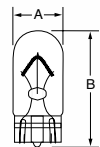

Festoon

Rigid Loop

Wedge Base

All dimensions are in millimeters

Form No. S-XE-MINI/R-1212

The specifications on this sheet supercede all previously published specifications and may be subject to change for design and specification improvement without prior notice.