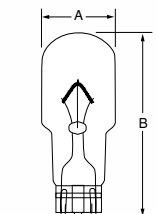

Festoon

Rigid Loop

Wedge Base

All dimensions are in millimeters

Form No. S-XE-MINI/R-1212

The specifications on this sheet supercede all previously published specifications and may be subject to change for design and specification improvement without prior notice.