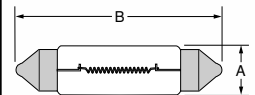

Festoon

Rigid Loop

Wedge Base

All dimensions are in millimeters

Form No. S-XE-MINI/R-1212

The specifications on this sheet supercede all previously published specifications and may be subject to change for design and specification improvement without prior notice.