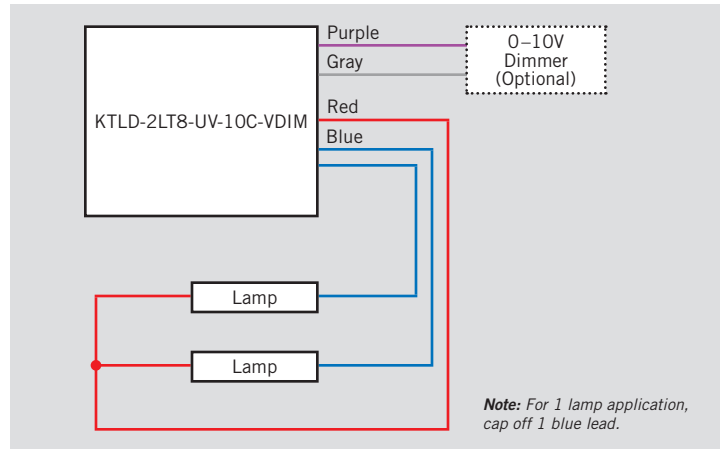

OPERATING SPECIFICATIONS

Catalog Number	Color Temp.	KTLD-2LT8-UV-10C-VDIM						KTLD-4LT8-UV-10C-VDIM						
		1 Lamp			2 Lamps			3 Lamps			4 Lamps			Power Factor
		Nominal Input Power	Nominal Lumens	Nominal Efficacy	Nominal Input Power	Nominal Lumens	Nominal Efficacy	Nominal Input Power	Nominal Lumens	Nominal Efficacy	Nominal Input Power	Nominal Lumens	Nominal Efficacy	
KT-LED10T8-48G-830-E	3000K	11.5W	1,600	139 lm/W	23W	3,200	139 lm/W	34.5W	4,800	139 lm/W	46W	6,400	139 lm/W	>0.9
KT-LED10T8-48G-835-E	3500K	11.5W	1,625	141 lm/W	23W	3,250	141 lm/W	34.5W	4,875	141 lm/W	46W	6,500	141 lm/W	>0.9
KT-LED10T8-48G-840-E	4000K	11.5W	1,650	143 lm/W	23W	3,300	143 lm/W	34.5W	4,950	143 lm/W	46W	6,600	143 lm/W	>0.9
KT-LED10T8-48G-850-E	5000K	11.5W	1,700	148 lm/W	23W	3,400	148 lm/W	34.5W	5,100	148 lm/W	46W	6,800	148 lm/W	>0.9

SPECTRAL DISTRIBUTION

RATED LIFE

L70 (Hours)	50,000
-------------	--------

BEAM ANGLE: 240°

VISIBLE LIGHT AREA: 325°

KT-LED10T8-48G-8XX-E
T8 LED LAMP

PHYSICAL CHARACTERISTICS

LAMP DIMENSIONS

A (Body Length)	47.19"
B (Illuminated Length)	46.19"
C (Diameter)	1.00"

NOMINAL LENGTH: 48"

BASE TYPE: G13 (Medium Bi-Pin)

DRIVER DIMENSIONS

KTLD-2LT8-UV-10C-VDIM		KTLD-4LT8-UV-10C-VDIM	
Length (L)	9.50"	Length (L)	9.60"
Width (W)	1.30"	Width (W)	1.80"
Height (H)	1.10"	Height (H)	1.30"
Mounting (M)	8.90"	Mounting (M)	8.90"

WIRING DIAGRAMS

KT-LED10T8-48G-8XX-E

T8 LED LAMP

ORDERING INFORMATION

ORDER CODE	PACK QTY.	ITEM STATUS
KT-LED10T8-48G-8XX-E-CP	25	Quick Ship

CATALOG NUMBER BREAKDOWN

KT-LED10T8-48G-8XX-E

1 2 3 4 5 6 7 8 9