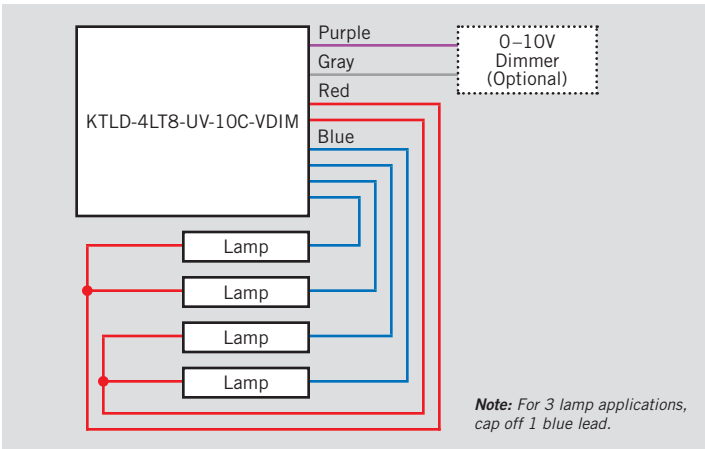

WIRING DIAGRAMS