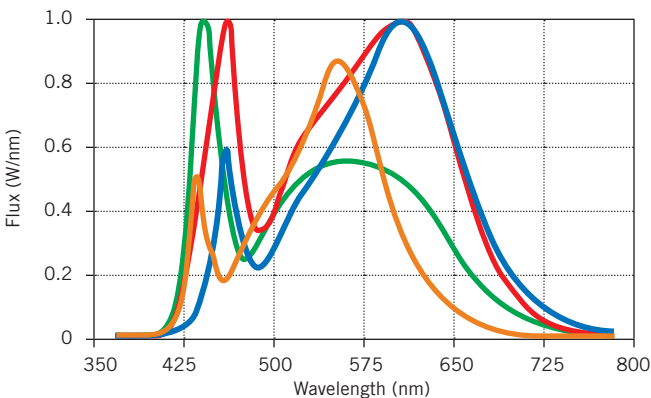

EXTERNAL DRIVE LED

TYPE C LED TUBES

KT-LED10T8-48G-8XX-E

T8 LED LAMP

DESCRIPTION

10W T8 LED Tube | Type C | 3000–5000K | >83 CRI | 0–10V Dimming

RoHS Compliant

5 YEAR WARRANTY

LAMP TYPE: Linear
BULB TYPE: T8 LED
BASE TYPE: G13 (Medium Bi-Pin)
DIMMING TYPE: 0–10V
WATTAGE: 10W
LAMP INPUT VOLTAGE: 36–45Vdc
COLOR TEMPERATURE: 3000–5000K
COLOR RENDERING INDEX (CRI): >83

PRODUCT FEATURES

OPERATING SPECIFICATIONS

Catalog Number	Color Temp.	KTLD-2LT8-UV-10C-VDIM						KTLD-4LT8-UV-10C-VDIM						
		1 Lamp			2 Lamps			3 Lamps			4 Lamps			Power Factor
		Nominal Input Power	Nominal Lumens	Nominal Efficacy	Nominal Input Power	Nominal Lumens	Nominal Efficacy	Nominal Input Power	Nominal Lumens	Nominal Efficacy	Nominal Input Power	Nominal Lumens	Nominal Efficacy	
KT-LED10T8-48G-830-E	3000K	11.5W	1,600	139 lm/W	23W	3,200	139 lm/W	34.5W	4,800	139 lm/W	46W	6,400	139 lm/W	>0.9
KT-LED10T8-48G-835-E	3500K	11.5W	1,625	141 lm/W	23W	3,250	141 lm/W	34.5W	4,875	141 lm/W	46W	6,500	141 lm/W	>0.9
KT-LED10T8-48G-840-E	4000K	11.5W	1,650	143 lm/W	23W	3,300	143 lm/W	34.5W	4,950	143 lm/W	46W	6,600	143 lm/W	>0.9
KT-LED10T8-48G-850-E	5000K	11.5W	1,700	148 lm/W	23W	3,400	148 lm/W	34.5W	5,100	148 lm/W	46W	6,800	148 lm/W	>0.9

SPECTRAL DISTRIBUTION

RATED LIFE

L70 (Hours)	50,000
-------------	--------

BEAM ANGLE: 240°

VISIBLE LIGHT AREA: 325°

KT-LED10T8-48G-8XX-E
T8 LED LAMP

PHYSICAL CHARACTERISTICS

LAMP DIMENSIONS