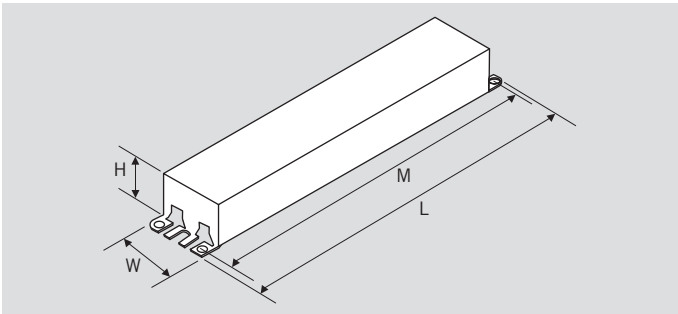

SPECTRAL DISTRIBUTION

RATED LIFE

L70 (Hours)	50,000
-------------	--------

BEAM ANGLE: 240°

VISIBLE LIGHT AREA: 325°

KT-LED10T8-48G-8XX-E
T8 LED LAMP

PHYSICAL CHARACTERISTICS

LAMP DIMENSIONS

A (Body Length)	47.19"
B (Illuminated Length)	46.19"
C (Diameter)	1.00"

NOMINAL LENGTH: 48"

BASE TYPE: G13 (Medium Bi-Pin)

DRIVER DIMENSIONS

KTLD-2LT8-UV-10C-VDIM		KTLD-4LT8-UV-10C-VDIM	
Length (L)	9.50"	Length (L)	9.60"
Width (W)	1.30"	Width (W)	1.80"
Height (H)	1.10"	Height (H)	1.30"
Mounting (M)	8.90"	Mounting (M)	8.90"