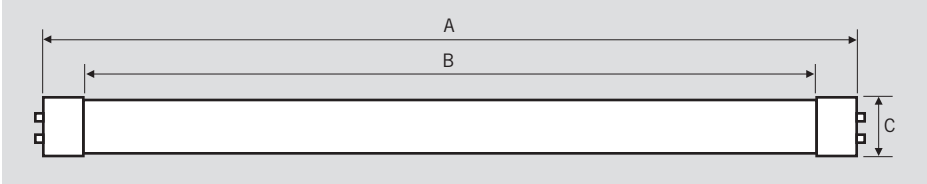

SPECTRAL DISTRIBUTION

RATED LIFE

L70 (Hours)	50,000
-------------	--------

BEAM ANGLE: 240°

VISIBLE LIGHT AREA: 325°

KT-LED10T8-48G-8XX-E
T8 LED LAMP

PHYSICAL CHARACTERISTICS

LAMP DIMENSIONS

A (Body Length)	47.19"
B (Illuminated Length)	46.19"
C (Diameter)	1.00"

NOMINAL LENGTH: 48"

BASE TYPE: G13 (Medium Bi-Pin)

DRIVER DIMENSIONS

KTLD-2LT8-UV-10C-VDIM		KTLD-4LT8-UV-10C-VDIM	
Length (L)	9.50"	Length (L)	9.60"
Width (W)	1.30"	Width (W)	1.80"
Height (H)	1.10"	Height (H)	1.30"
Mounting (M)	8.90"	Mounting (M)	8.90"