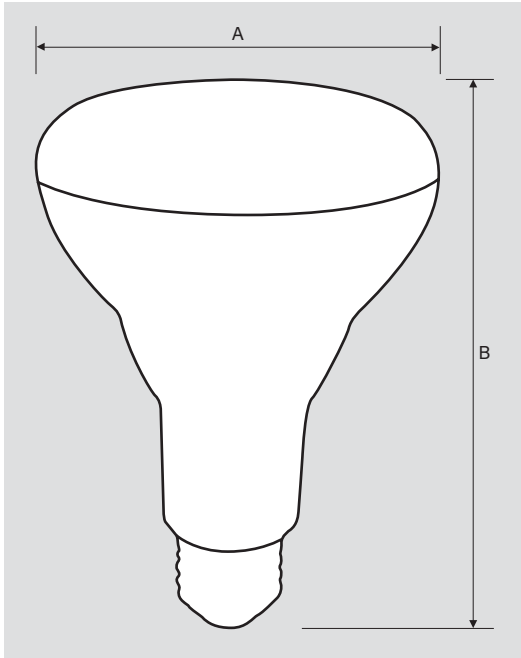

ESSENTIAL SERIES

GENERAL PURPOSE LED BULBS

KT-LED13BR40-9XX

85W REPLACEMENT LAMP

DESCRIPTION

13W BR40 Lamp | 2700–5000K | > 90 CRI | Standard Flood

Enclosed
Fixture Rated

RoHS
Compliant

TYPICAL APPLICATIONS

- Recessed downlights
- Track lighting
- Surface-mount ceiling fixtures

PRODUCT FEATURES

- Energy efficient, 80%+ energy savings over legacy equivalents
- Lower heat generation than legacy equivalents
- ANSI compliant construction ensures fitment for intended applications
- Durable plastic housing lowers the risk for breakage
- Smooth, diffused lens for comfortable glare-free performance
- HiCRI LEDs offer enhanced color rendering vs. 80 CRI LEDs, providing ideal clarity, representation, uniformity of illuminated area and objects
- Long life minimizes replacement and maintenance costs
- Smooth, uniform dimming to 10%
- Suitable for use in damp locations
- Suitable for use in enclosed fixtures
- PF > 1.0
- UL 1993 Listed, meets CSA C22.2 No. 1993 standards
- Title 20 compliant
- Operating temperature range –13°F/–25°C to 104°F/40°C
- Complies with Part 15 of FCC

KT-LED13BR40-9XX

REPLACEMENT LAMP

PHYSICAL SPECIFICATIONS

LAMP DIMENSIONS

A (Diameter)	4.92"
B (Length)	6.22"

BASE TYPE: E26 (Medium)

PACKAGING

Carton Quantity	60 pcs
Carton Dimensions	14.13" × 14.88" × 19.96"
Carton Weight	8.05 lbs