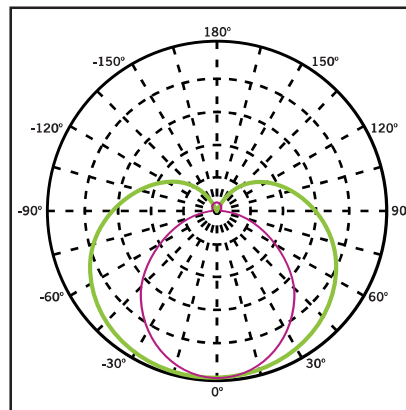

OPERATING SPECIFICATIONS

ELECTRICAL AND PERFORMANCE CHARACTERISTICS

Input Voltage	CRI	Bare Lamp Wattage	Nominal Lamp Lumens	System Wattage*			Initial Lumens*			Visible Light Area	Nominal Bare Lamp Efficacy	Power Factor	Max. THD
				0.78BF	0.88BF	1.18BF	0.78BF	0.88BF	1.18BF				
Ballast Dependent	>80	15W	2200 lm	16W	18W	22.5W	1980 lm	2200 lm	2840 lm	325°	147	>0.9	20%

* Nominal values. Actual values may vary depending on electronic ballast used.

RATED LIFE

L70 (Hours)	50,000
-------------	--------

SPECTRAL DISTRIBUTION

POLAR CANDELA DISTRIBUTION

Maximum Candela = 1248.55
 Located at Horizontal Angle = 0,
 Vertical Angle 0

1. Violet Vertical Plane through Horizontal Angles (90-270)
2. Green Vertical Plane through Horizontal Angles (0-180)

Beam Angle: 220°

Visible Light Area: 325°

SMARTDRIVE LED
PLUG & PLAY WITH BALLAST

KT-LED15T8-48G-850-S /G2

PHYSICAL CHARACTERISTICS

LAMP DIMENSIONS

A (Illuminated Length)	44.70"
B (Body Length)	47.15"
C (Diameter)	1.00"

NOMINAL LENGTH: 48" **BASE TYPE:** G13 (Medium Bi-Pin)

ORDERING INFORMATION

ORDER CODE	PACKAGING STYLE	PACK QTY.	ITEM STATUS
KT-LED15T8-48G-850-S /G2-CP	Carton Pack (Egg Crate Packaging)	25	Quick Ship