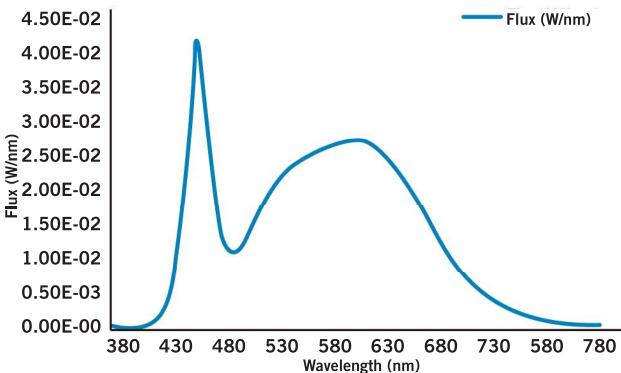

OPERATING SPECIFICATIONS

ELECTRICAL AND PERFORMANCE CHARACTERISTICS

Input Voltage	CRI	Bare Lamp Wattage	Nominal Lamp Lumens	System Wattage*			Initial Lumens*			Visible Light Area	Nominal Bare Lamp Efficacy	Power Factor	Max. THD
				0.78BF	0.88BF	1.18BF	0.78BF	0.88BF	1.18BF				
Ballast Dependent	>80	15W	2200 lm	16W	18W	22.5W	1980 lm	2200 lm	2840 lm	325°	147	>0.9	20%

* Nominal values. Actual values may vary depending on electronic ballast used.

RATED LIFE

L70 (Hours)	50,000
-------------	--------

SPECTRAL DISTRIBUTION

POLAR CANDELA DISTRIBUTION

Maximum Candela = 1248.55
 Located at Horizontal Angle = 0,
 Vertical Angle 0