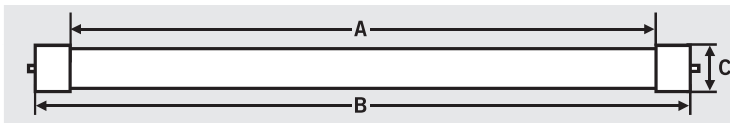

1. Violet Vertical Plane through Horizontal Angles (90-270)
2. Green Vertical Plane through Horizontal Angles (0-180)

Beam Angle: 220°

Visible Light Area: 325°

SMARTDRIVE LED
PLUG & PLAY WITH BALLAST

KT-LED15T8-48G-850-S /G2

T8 LED LAMP

WIRING

Plug and Play: Simply replace the existing fluorescent lamp with Keystone Smart Drive LED lamp. No changes to the existing fluorescent ballast wiring needed. For ballast compability questions, please contact Keystone.

PHYSICAL CHARACTERISTICS

LAMP DIMENSIONS

A (Illuminated Length)	44.70"
B (Body Length)	47.15"
C (Diameter)	1.00"

NOMINAL LENGTH: 48" **BASE TYPE:** G13 (Medium Bi-Pin)

ORDERING INFORMATION

ORDER CODE	PACKAGING STYLE	PACK QTY.	ITEM STATUS
KT-LED15T8-48G-850-S /G2-CP	Carton Pack (Egg Crate Packaging)	25	Quick Ship