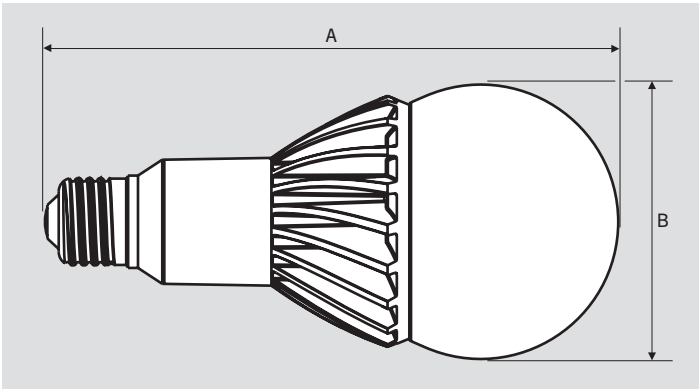

PERFORMANCE SPECIFICATIONS

Keystone Catalog Number	Lamp Wattage	CCT	Lumens	Efficacy	Input Voltage	Legacy Equivalent Wattage	Base Type	Dimmable*	Light Distribution	CRI
KT-LED25A23-O-E26-830-DIM /G2	24W	3000K	3200	133 lm/W	120-277V	200W incand./ 100W HID	E26	Yes	330°	> 80
KT-LED25A23-O-E26-840-DIM /G2	24W	4000K	3200	133 lm/W	120-277V	200W incand./ 100W HID	E26	Yes	330°	> 80
KT-LED25A23-O-E26-850-DIM /G2	24W	5000K	3200	133 lm/W	120-277V	200W incand./ 100W HID	E26	Yes	330°	> 80

*Note: Lamp is TRIAC dimmable only at 120v.

KT-LED25A23-O-E26-8XX-DIM /G2

200W REPLACEMENT LAMP

PHOTOMETRIC SPECIFICATIONS

POLAR CANDELA DISTRIBUTION

Unit: cd

— C0 / 180,276.7

— C90 / 270,277.6

SPECTRAL DISTRIBUTION

RATED LIFE

L70 (Hours)	25,000
-------------	--------

PHYSICAL SPECIFICATIONS

LAMP DIMENSIONS

A (Length)	6.73"
B (Diameter)	3.23"

BASE TYPE: E26 (Medium)

PACKAGING