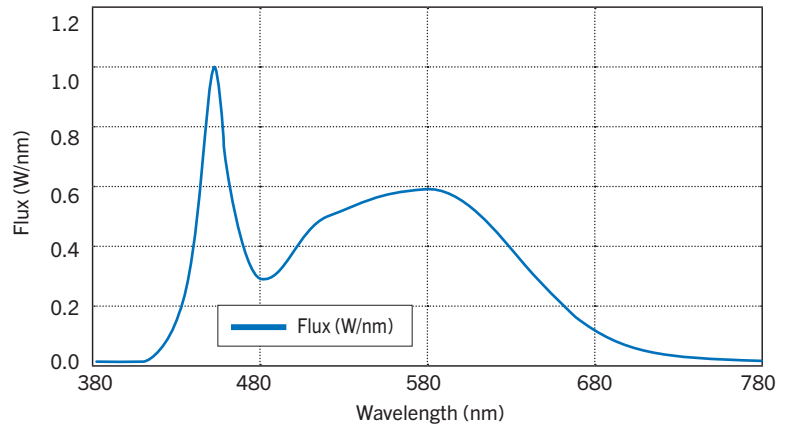

PERFORMANCE SPECIFICATIONS

Keystone Catalog Number	Lamp Wattage	CCT	Lumens	Efficacy	Input Voltage	Legacy Equivalent Wattage	Base Type	Dimmable*	Light Distribution	CRI
KT-LED25A23-O-E26-830-DIM /G2	24W	3000K	3200	133 lm/W	120-277V	200W incand./ 100W HID	E26	Yes	330°	> 80
KT-LED25A23-O-E26-840-DIM /G2	24W	4000K	3200	133 lm/W	120-277V	200W incand./ 100W HID	E26	Yes	330°	> 80
KT-LED25A23-O-E26-850-DIM /G2	24W	5000K	3200	133 lm/W	120-277V	200W incand./ 100W HID	E26	Yes	330°	> 80

*Note: Lamp is TRIAC dimmable only at 120v.

KT-LED25A23-O-E26-8XX-DIM /G2

200W REPLACEMENT LAMP

PHOTOMETRIC SPECIFICATIONS

POLAR CANDELA DISTRIBUTION

Unit: cd

— C0 / 180,276.7

— C90 / 270,277.6

SPECTRAL DISTRIBUTION

RATED LIFE

L70 (Hours)	25,000
-------------	--------

PHYSICAL SPECIFICATIONS

LAMP DIMENSIONS

A (Length)	6.73"
B (Diameter)	3.23"

BASE TYPE: E26 (Medium)

PACKAGING