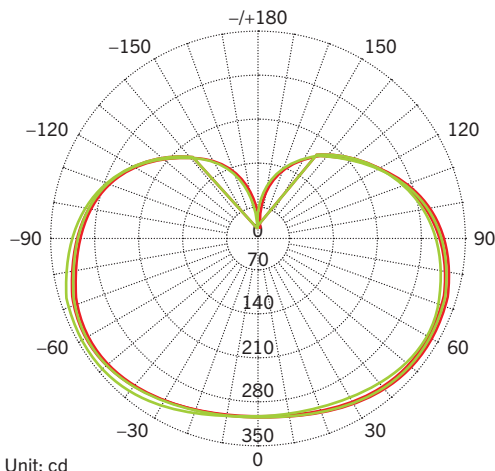

KT-LED25A23-O-E26-8XX-DIM /G2

200W REPLACEMENT LAMP

DESCRIPTION

24W Commercial A23/PS25 Lamp | 3000–5000K | > 80 CRI | Omnidirectional

RoHS
Compliant

5 YEAR
WARRANTY

LAMP TYPE: A23/PS25
BASE TYPE: E26 (Medium)
WATTAGE: 24W
COLOR TEMPERATURE: 3000–5000K
COLOR RENDERING INDEX (CRI): > 80
WARRANTY: 5 Years

PERFORMANCE SPECIFICATIONS

Keystone Catalog Number	Lamp Wattage	CCT	Lumens	Efficacy	Input Voltage	Legacy Equivalent Wattage	Base Type	Dimmable*	Light Distribution	CRI
KT-LED25A23-O-E26-830-DIM /G2	24W	3000K	3200	133 lm/W	120-277V	200W incand./ 100W HID	E26	Yes	330°	> 80
KT-LED25A23-O-E26-840-DIM /G2	24W	4000K	3200	133 lm/W	120-277V	200W incand./ 100W HID	E26	Yes	330°	> 80
KT-LED25A23-O-E26-850-DIM /G2	24W	5000K	3200	133 lm/W	120-277V	200W incand./ 100W HID	E26	Yes	330°	> 80

*Note: Lamp is TRIAC dimmable only at 120v.

KT-LED25A23-O-E26-8XX-DIM /G2

200W REPLACEMENT LAMP

PHOTOMETRIC SPECIFICATIONS

POLAR CANDELA DISTRIBUTION

Unit: cd

— C0 / 180,276.7

— C90 / 270,277.6

SPECTRAL DISTRIBUTION

RATED LIFE

L70 (Hours)	25,000
-------------	--------

PHYSICAL SPECIFICATIONS

LAMP DIMENSIONS

A (Length)	6.73"
B (Diameter)	3.23"

BASE TYPE: E26 (Medium)

PACKAGING