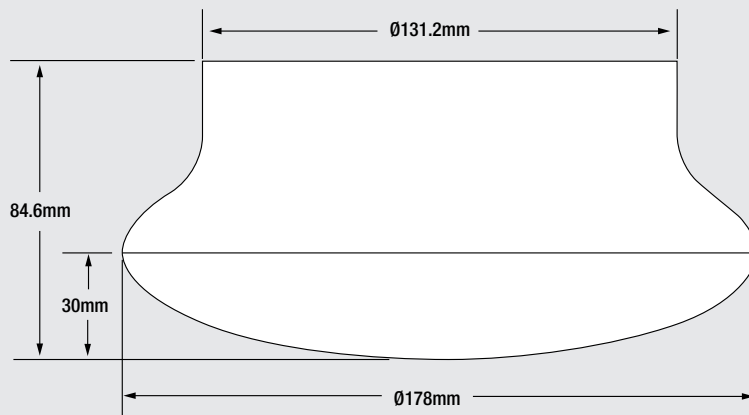

Specification Data

Catalog #	Type
Project	
Comments	
Prepared by	

Specifications

Energy Data

Minimum Starting Temp: -20°F

EMI/RFI: FCC Title 47 CFR, Part 15, Class B

Sound Rating: <24dBA

Input Voltage: 120V

Power Factor: >0.90

Input Frequency: 60Hz

Input Power: 15W

Maximum Ambient Operating Temperature: 130°F

Lighting Data

Lumen Output: 1200

Lumens per Watt: 80

Color

Correlated Color Temperature (CCT): 2700K, 4000K

Color Rendering Index (CRI): 82

R9: 15

Product Weight: 2.3 lbs.

Ordering Information

Item Number	Ordering Abbreviation	Nominal Wattage (W)	Lamp Base	Delivered Light Output (lm)	Color Temperature	CRI	Avg. Rated Life (hrs.)*
75112	LED/1200/CL/827/RP	15	Medium (E26)	1200	2700K	82	50,000
75113	LED/1200/CL/840/RP	15	Medium (E26)	1200	4000K	82	50,000

* LED lamp life is defined as the number of hours when 50% of an average group of identical lamps reached 70% of its initial lumens.

Ordering Guide

LED	/	700	/	CL	/	8	40
LED		Light Output 700lm		Product Name Ceiling Light		CRI >80	Color Temperature 4000K

Energy Savings

Product Description	LED Lumens	LED Life	Traditional Lamp Type	Lumens	Life	Watts Saved	Energy Savings	Life Benefit
LED/CL/1200	1200	50,000	100W Incandescent	1200	2000	56	$308.00	25x

Dimensions