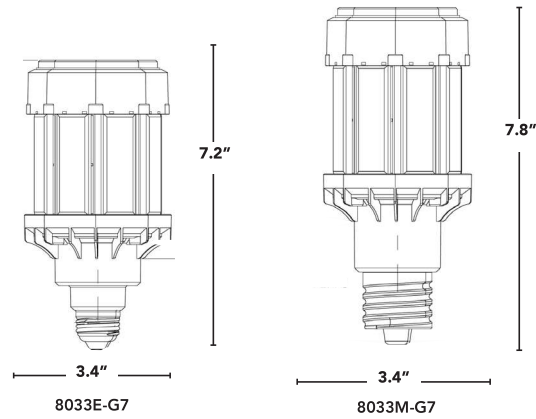

OPERATING
TEMP

50,000hrs
RATED LIFE

SURGE
PROTECTION

PART #	UPC	REPLACES	WATTAGE	LUMENS	COLOR (K)*	BASE
LED-8033E50D-G7	844006077181	175W HID	35W	5360	5000K	E26
LED-8033M50D-G7	844006077242	175W HID	35W	5360	5000K	EX39

* additional color temperatures shown on page 2

** 347 volt options for Canada shown on page 2

POST TOP RETROFITS

PART #	UPC	REPLACES	WATTAGE	LUMENS	COLOR (K)	BASE	DLC CODE
LED-8033E30D-G7	844006077143	175W HID	35W	5140	3000K	E26	N/A
LED-8033E40D-G7	844006077167	175W HID	35W	5290	4000K	E26	N/A
LED-8033E50D-G7	844006077181	175W HID	35W	5360	5000K	E26	N/A
LED-8033M30D-G7	844006077204	175W HID	35W	5140	3000K	EX39	PB9HY8NY
LED-8033M40D-G7	844006077228	175W HID	35W	5290	4000K	EX39	P8VK9R0E
LED-8033M50D-G7	844006077242	175W HID	35W	5360	5000K	EX39	P1ZUAA4