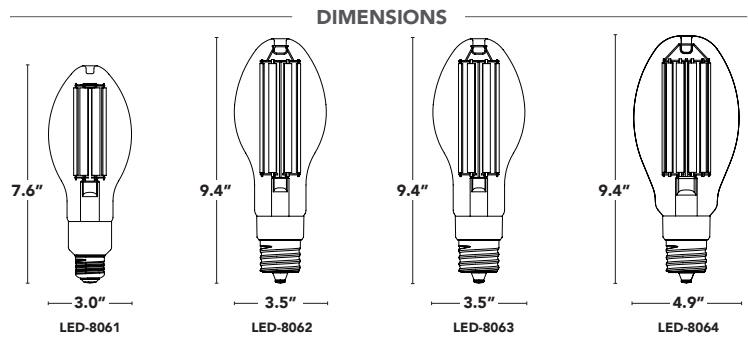

- Available up to 54W replacing up to 320W HID.
- Mimics traditional HID lamps in shape, size & light distribution.
- Ideal for decorative post top fixtures w/ glass lenses.
- Rated for enclosed fixtures.

----- **DESIGNED W/ GLASS LENSES IN MIND**

ALSO WORKS ON 208V & 240V

BALLAST BYPASS

MEDIUM + MOGUL BASE

ENCLOSED FIXTURES

BEAM ANGLE

CRI

50,000hrs RATED LIFE

OPERATING TEMP  
-40°F TO 113°F

PART #	UPC	REPLACES	WATTAGE	LUMENS	COLOR	BASE	DLC CODE
LED-8061E22	844006009564	150W HID	28W	3500	2200K	E26	N/A
LED-8061E40	844006009571			4000	4000K		
LED-8061E50	844006009649			5000K			
LED-8062M22	844006009588	175W HID	32W	4500	2200K	EX39	S-GWK504
LED-8062M40	844006009595			5500	4000K		S-R0KVCD
LED-8062M50	844006009656			5000K	S-QMVCPP		
LED-8063M22	844006009601	250W HID	45W	6000	2200K	EX39	S-4TT6TD
LED-8063M40	844006009618			7500	4000K		S-28J27V
LED-8063M50	844006009663			5000K	S-HVHFS4		
LED-8064M22	844006009625	320W HID	54W	8000	2200K	EX39	S-VTX47S
LED-8064M40	844006009632			10000	4000K		S-7H6M3B
LED-8064M50	844006009670			5000K	S-N8ZBD7		