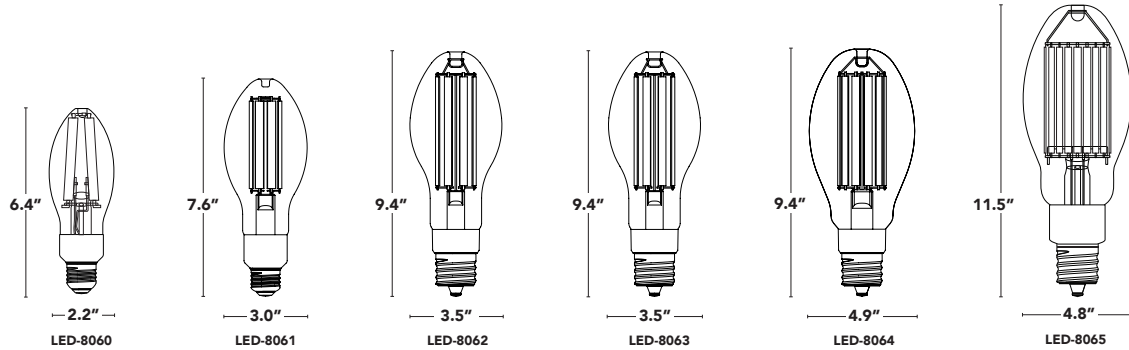

DIMENSIONS

PART #	UPC	REPLACES	WATTAGE	LUMENS	CCT	BASE	DLC CODE
LED-8060E22	197810025238	100W HID	15W	2250	2200K	E26	N/A
LED-8060E40	197810025245			2700	4000K		
LED-8060E50	197810025252			5000K			
LED-8061E22	844006009564	150W HID	28W	3500	2200K	E26	N/A
LED-8061E40	844006009571			4000	4000K		
LED-8061E50	844006009649			5000K			
LED-8062M22	844006009588	175W HID	32W	4500	2200K	E26	S-GWK504
LED-8062M40	844006009595			5500	4000K		S-R0KVCD
LED-8062M50	844006009656			5000K	S-QMVCPP		
LED-8063M22	844006009601	250W HID	45W	6000	2200K	E26	S-4TT6TD
LED-8063M40	844006009618			7500	4000K		S-28J27V
LED-8063M50	844006009663			5000K	S-HVHFS4		
LED-8064M22	844006009625	320W HID	54W	8000	2200K	EX39	S-VTX47S
LED-8064M40	844006009632			10000	4000K		S-7H6M3B
LED-8064M50	844006009670			5000K	S-N8ZBD7		
LED-8065M22	197810025269	400W HID	85W	13600	2200K	EX39	N/A
LED-8065M40	197810025276			15725	4000K		
LED-8065M50	197810025283			5000K