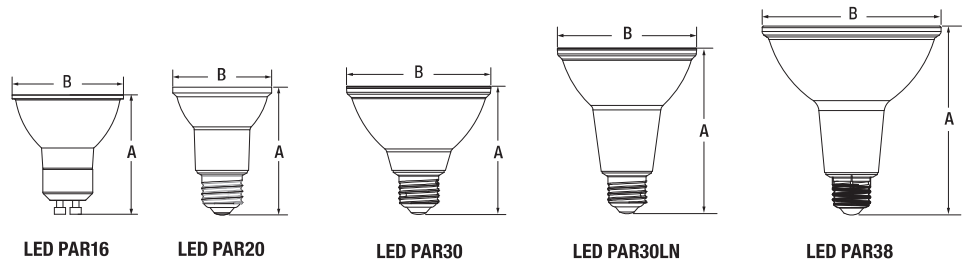

1. Hours lifetime with 70% lumen maintenance
2. Thermally stable typical CCT (±10%)
3. CRI – Color Rendering Index (typical)
4. Thermally stable typical lumens (±10%)

Physical Information

Lamp Description	(A) MOL	(B) Diameter
LED PAR16	2.9 in	1.9 in
LED PAR20	3.27 in	2.51 in
LED PAR30	3.34 in	3.74 in
LED PAR30LN	4.44 in	3.74 in
LED PAR38	5.11 in	4.80 in