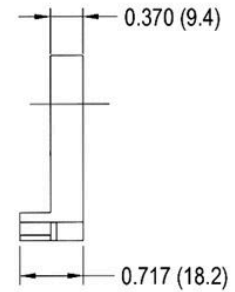

## Specification

Status	Available
Case Qty	600 (sold individually)
Country of Origin	China
Certifications / Approvals	cULus, CSA
Rated Wattage	660w
Rated Voltage	600v
Bulb Type	Linear Tube
Base Type	G13
Base Description	Medium Bi-Pin
Material	Polycarbonate
Termination	Quickwire 18AWG
Mounting Type	Slide-On, Screw Mount
Shunt Type	Non-Shunted
Dimensions(L/W/H)	1.000 x 0.717 x 2.078
Weight	0.02