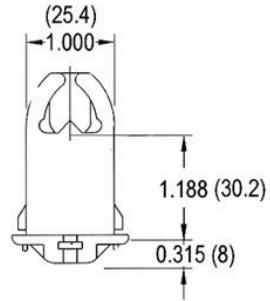

## Specification

Status	Available
Case Qty	600 (sold individually)
Country of Origin	China
Certifications / Approvals	cULus, CSA
Rated Wattage	660w
Rated Voltage	600v
Bulb Type	Linear Tube
Base Type	G13
Base Description	Medium Bi-Pin
Material	Polycarbonate
Termination	Quickwire 18AWG
Mounting Type	Slide-On, Screw Mount
Shunt Type	Non-Shunted
Dimensions(L/W/H)	1.000 x 0.717 x 2.078
Weight	0.02