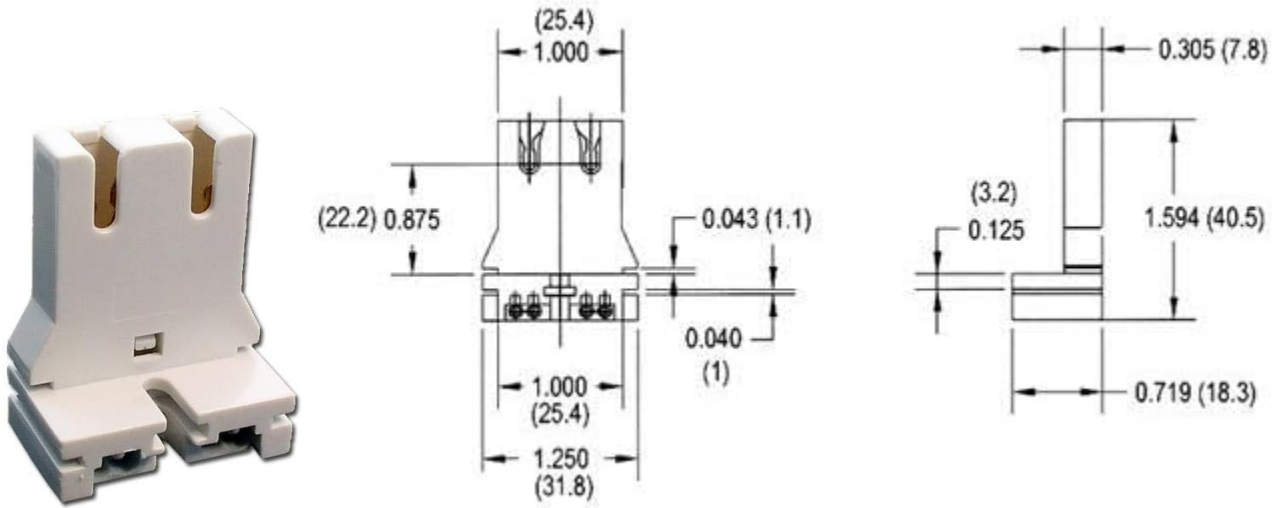

LH0028

Non-shunted

Straight insertion

Fits linear and U shaped fluorescent lamps

G13 medium bipin

18 gauge slide on slots