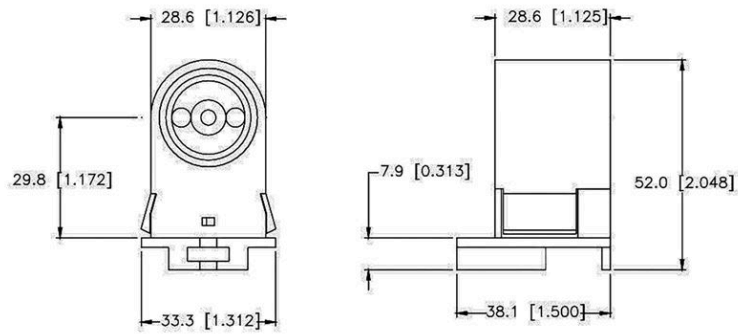

LH0350

Unshunted, T8-T12 stationary, push fit or screw down lamp holder.