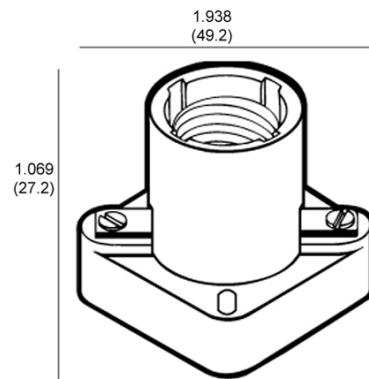

Leviton

LH0400 (19062/9063)

WATTAGE:	660W
VOLTAGE:	250V
BASE TYPE:	E26
COO:	CHINA