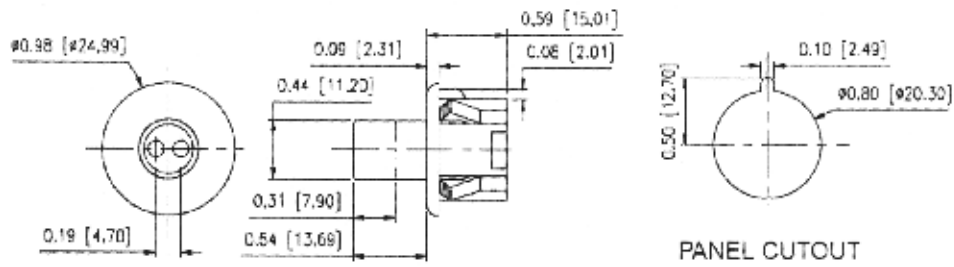

LH0797

T5 miniature bipin, compressible end lamp holder with push fit mounting
Unshunted, for regular and HO T5 lamps, flexible wings