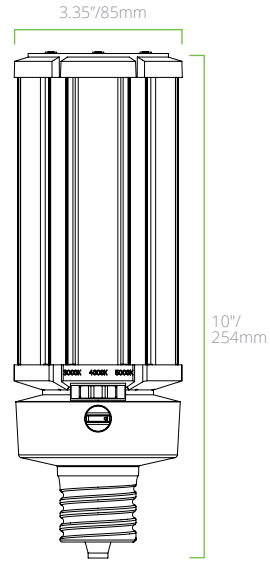

NOTE: Sensor-ready for 36-120W models only

PRODUCT DIMENSIONS

18W - E26

18W - EX39

27W - E26

27W - EX39

36W - E26

36W - EX39

**45W & 54W
E26**

**45W & 54W
EX39**

PRODUCT DIMENSIONS

63W - EX39

80W - EX39

80W - EX39

100W - EX39

120W - EX39

PRODUCT DIMENSIONS