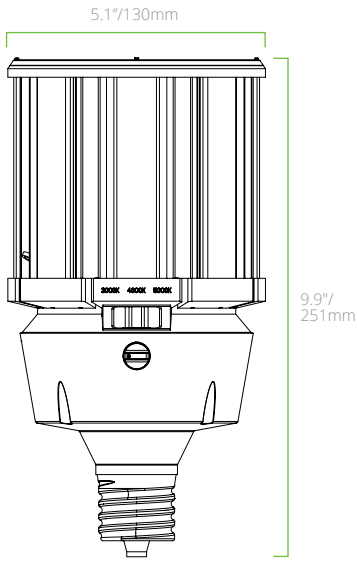

NOTE: Sensor-ready for 36-120W models only

PRODUCT DIMENSIONS

18W - E26

18W - EX39

27W - E26

27W - EX39

36W - E26

36W - EX39

**45W & 54W
E26**

**45W & 54W
EX39**

PRODUCT DIMENSIONS

63W - EX39

80W - EX39

80W - EX39

100W - EX39

120W - EX39

PRODUCT DIMENSIONS