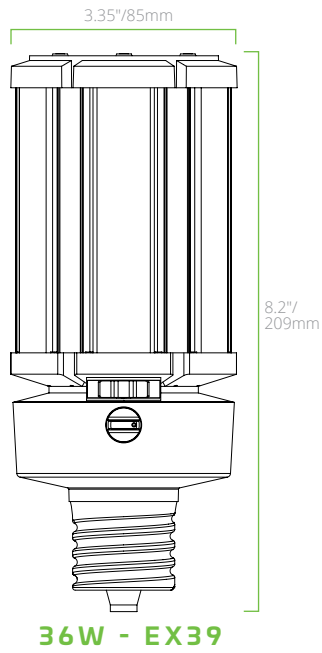

NOTE: Sensor-ready for 36-120W models only

PRODUCT DIMENSIONS

18W - E26

18W - EX39

27W - E26

27W - EX39

36W - E26

36W - EX39

**45W & 54W
E26**

**45W & 54W
EX39**

PRODUCT DIMENSIONS

63W - EX39

80W - EX39

80W - EX39

100W - EX39

120W - EX39

PRODUCT DIMENSIONS