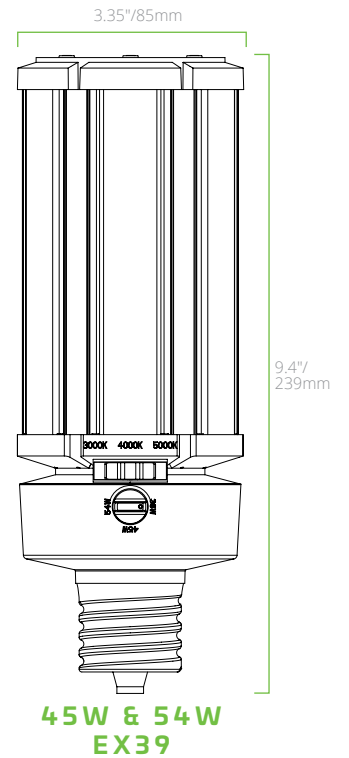

NOTE: Sensor-ready for 36-120W models only

PRODUCT DIMENSIONS

18W - E26

18W - EX39

27W - E26

27W - EX39

36W - E26

36W - EX39

**45W & 54W
E26**

**45W & 54W
EX39**

PRODUCT DIMENSIONS

63W - EX39

80W - EX39

80W - EX39

100W - EX39

120W - EX39

PRODUCT DIMENSIONS