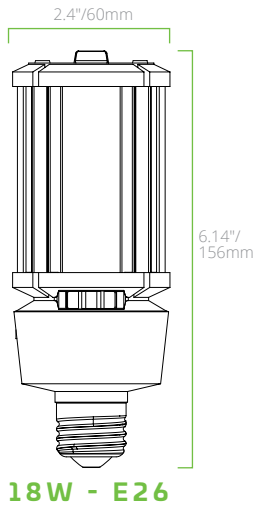

*All lamps ship at the highest wattage setting and at 5000K CCT

**Traditional HID equivalency wattage claimed following by NEMA LL 10-2020 Standard

PLUG-IN SENSORS

ORDER CODE	ITEM #	DESCRIPTION
10910	PT-SEN/PIR	LED HID Replacement Lamp Sensor PIR 3.5mm Plug w/PC
10911	PT-SEN/PC	LED HID Replacement Lamp Photocell 3.5mm Plug

NOTE: Sensor-ready for 36-120W models only

PRODUCT DIMENSIONS

18W - E26

18W - EX39

27W - E26

27W - EX39

36W - E26

36W - EX39

**45W & 54W
E26**

**45W & 54W
EX39**

PRODUCT DIMENSIONS

63W - EX39

80W - EX39

80W - EX39

100W - EX39

120W - EX39

PRODUCT DIMENSIONS