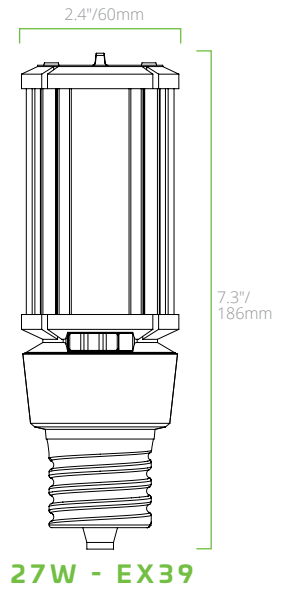

*All lamps ship at the highest wattage setting and at 5000K CCT

**Traditional HID equivalency wattage claimed following by NEMA LL 10-2020 Standard

PLUG-IN SENSORS

ORDER CODE	ITEM #	DESCRIPTION
10910	PT-SEN/PIR	LED HID Replacement Lamp Sensor PIR 3.5mm Plug w/PC
10911	PT-SEN/PC	LED HID Replacement Lamp Photocell 3.5mm Plug

NOTE: Sensor-ready for 36-120W models only

PRODUCT DIMENSIONS

18W - E26

18W - EX39

27W - E26

27W - EX39

36W - E26

36W - EX39

**45W & 54W
E26**

**45W & 54W
EX39**

PRODUCT DIMENSIONS

63W - EX39

80W - EX39

80W - EX39

100W - EX39

120W - EX39

PRODUCT DIMENSIONS