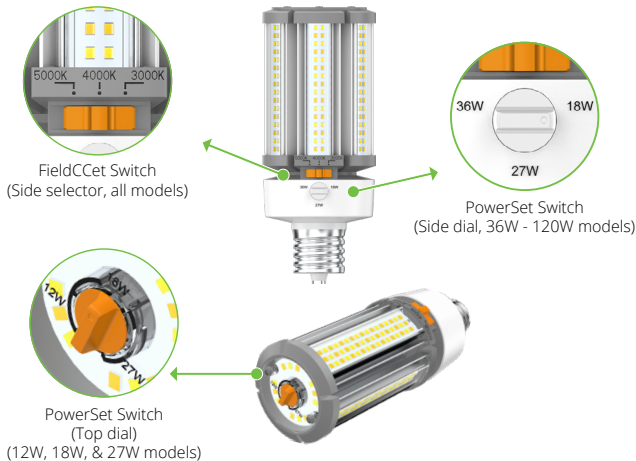

KEY FEATURES

3.5 MM PORT COMPATIBLE WITH PLUG-IN PIR SENSOR OR PHOTOCELL (SENSOR-READY FOR 36-120W MODELS ONLY)