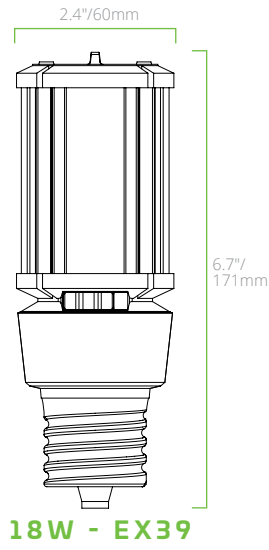

*All lamps ship at the highest wattage setting and at 5000K CCT

**Traditional HID equivalency wattage claimed following by NEMA LL 10-2020 Standard

PLUG-IN SENSORS

ORDER CODE	ITEM #	DESCRIPTION
10910	PT-SEN/PIR	LED HID Replacement Lamp Sensor PIR 3.5mm Plug w/PC
10911	PT-SEN/PC	LED HID Replacement Lamp Photocell 3.5mm Plug

NOTE: Sensor-ready for 36-120W models only

PRODUCT DIMENSIONS

18W - E26

18W - EX39

27W - E26

27W - EX39

36W - E26

36W - EX39

**45W & 54W
E26**

**45W & 54W
EX39**

PRODUCT DIMENSIONS

63W - EX39

80W - EX39

80W - EX39

100W - EX39

120W - EX39

PRODUCT DIMENSIONS