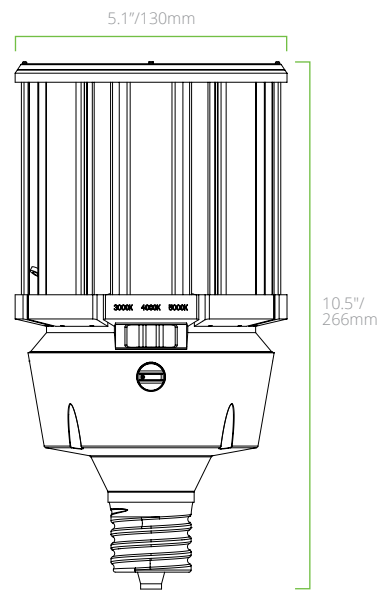

NOTE: Sensor-ready for 36-120W models only

PRODUCT DIMENSIONS

18W - E26

18W - EX39

27W - E26

27W - EX39

36W - E26

36W - EX39

**45W & 54W
E26**

**45W & 54W
EX39**

PRODUCT DIMENSIONS

63W - EX39

80W - EX39

80W - EX39

100W - EX39

120W - EX39

PRODUCT DIMENSIONS