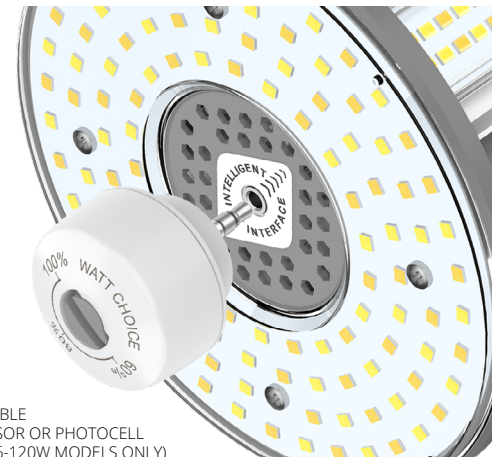

KEY FEATURES

3.5 MM PORT COMPATIBLE WITH PLUG-IN PIR SENSOR OR PHOTOCELL (SENSOR-READY FOR 36-120W MODELS ONLY)