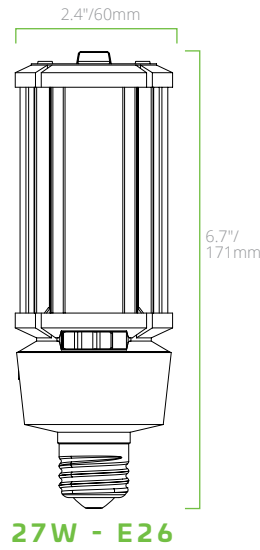

NOTE: Sensor-ready for 36-120W models only

PRODUCT DIMENSIONS

18W - E26

18W - EX39

27W - E26

27W - EX39

36W - E26

36W - EX39

**45W & 54W
E26**

**45W & 54W
EX39**

PRODUCT DIMENSIONS

63W - EX39

80W - EX39

80W - EX39

100W - EX39

120W - EX39

PRODUCT DIMENSIONS