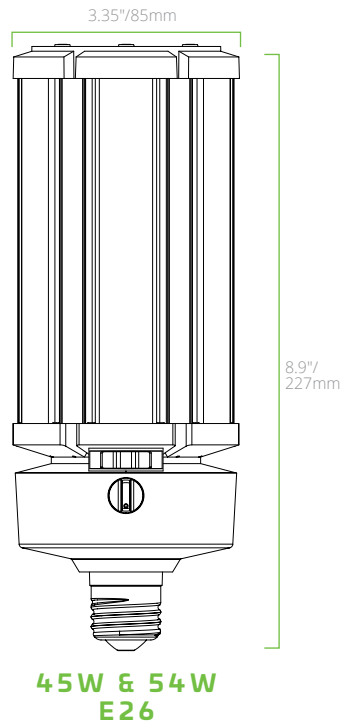

NOTE: Sensor-ready for 36-120W models only

PRODUCT DIMENSIONS

18W - E26

18W - EX39

27W - E26

27W - EX39

36W - E26

36W - EX39

**45W & 54W
E26**

**45W & 54W
EX39**

PRODUCT DIMENSIONS

63W - EX39

80W - EX39

80W - EX39

100W - EX39

120W - EX39

PRODUCT DIMENSIONS