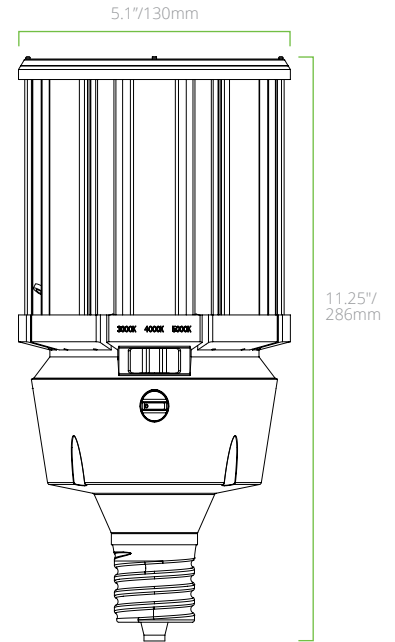

NOTE: Sensor-ready for 36-120W models only

PRODUCT DIMENSIONS

18W - E26

18W - EX39

27W - E26

27W - EX39

36W - E26

36W - EX39

**45W & 54W
E26**

**45W & 54W
EX39**

PRODUCT DIMENSIONS

63W - EX39

80W - EX39

80W - EX39

100W - EX39

120W - EX39

PRODUCT DIMENSIONS