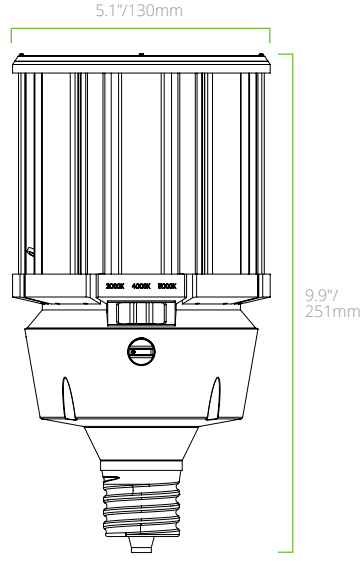

NOTE: Sensor-ready for 36-120W models only

PRODUCT DIMENSIONS

18W - E26

18W - EX39

27W - E26

27W - EX39

36W - E26

36W - EX39

**45W & 54W
E26**

**45W & 54W
EX39**

PRODUCT DIMENSIONS

63W - EX39

80W - EX39

80W - EX39

100W - EX39

120W - EX39

PRODUCT DIMENSIONS