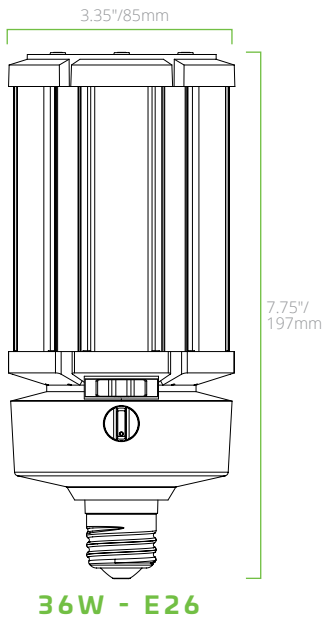

NOTE: Sensor-ready for 36-120W models only

PRODUCT DIMENSIONS

18W - E26

18W - EX39

27W - E26

27W - EX39

36W - E26

36W - EX39

**45W & 54W
E26**

**45W & 54W
EX39**

PRODUCT DIMENSIONS

63W - EX39

80W - EX39

80W - EX39

100W - EX39

120W - EX39

PRODUCT DIMENSIONS