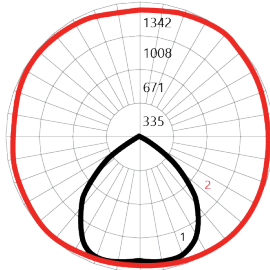

Catalog Number _____

Product Dimensions

Photometric Data

LTQ Series
90 CRI
3000K
 2756 LM
 LTQIDA127WW930PQX1XXXX

ZONE	LUMENS
0-10	120.29
10-20	367.32
20-30	569.45
30-40	651.26
40-50	553.33
50-60	309.36
60-70	125.07
70-80	47.86
80-90	12.53