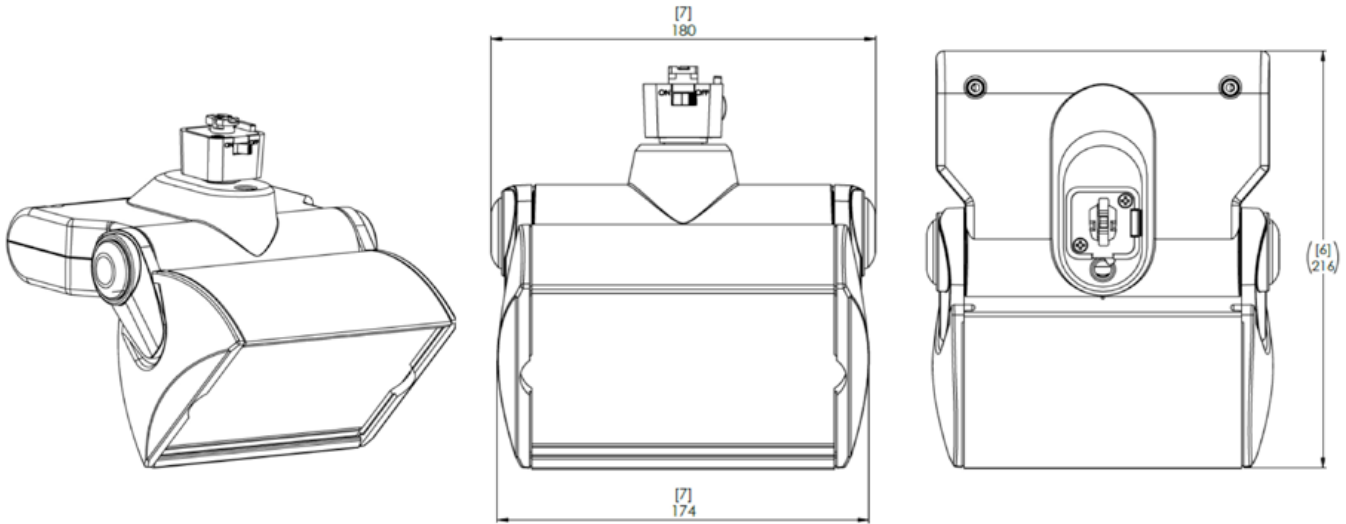

Catalog Number _____

Product Dimensions

Photometric Data

LTQ Series
90 CRI
3000K
 2756 LM
 LTQIDA127WW930PQX1XXXX

ZONE	LUMENS
0-10	120.29
10-20	367.32
20-30	569.45
30-40	651.26
40-50	553.33
50-60	309.36
60-70	125.07
70-80	47.86
80-90	12.53