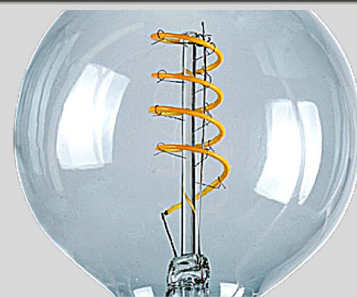

FILAMENT LED
40 Watt
REPLACEMENT

USES ONLY 2.0W

-  NATURAL DIMMING – DIM TO OFF¹
-  SUITABLE FOR WET LOCATIONS
-  ENCLOSED RATED
-  25,000 HOURS RATED LIFE
-  3-YEAR LIMITED WARRANTY
-  360° LIGHT DISTRIBUTION
-  UL LISTED

ALSO AVAILABLE IN:

Flex@RCH
Squirrel Cage

Flex@RCH
Spiral Horizontal

Ordering Information (Victorian, 40W)

Model Number	Type	Base	Lumens	Wattage	MOL MOD	CCT	CRI
LTVC19V20022MB	Glass Amber	E26 Medium	180LM	2.0W	4.3" 2.4"	2200K	83
LTVC19X20022MB-SC	Glass Amber	E26 Medium	220LM	3.5W	4.3" 2.4"	2200K	92+
LTVC19X20022MB-SH	Glass Amber	E26 Medium	220LM	3.5W	4.3" 2.4"	2200K	92+

NOTE 3: Wattage Equivalency is based on Vintage Carbon Filament Incandescent bulbs with lower lumen output than standard tungsten filament bulbs.

Vintage®ARCH

Flex®ARCH

Vintage®ARCH

Standard Filament

Looped-Thread (-LT)

Spiral Vertical (-SV)

-SV & Smoked Lens (M)

Squirrel Cage (-SC)

Spiral Horizontal (-SH)

Flex®ARCH

Artisan Spiral LED Filament