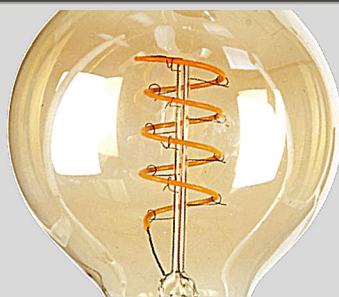

ALSO AVAILABLE IN:

Flex@RCH
Squirrel Cage

Flex@RCH
Spiral Horizontal

Ordering Information (Victorian, 40W)

Model Number	Type	Base	Lumens	Wattage	MOL MOD	CCT	CRI
LTVC19V20022MB	Glass Amber	E26 Medium	180LM	2.0W	4.3" 2.4"	2200K	83
LTVC19X20022MB-SC	Glass Amber	E26 Medium	220LM	3.5W	4.3" 2.4"	2200K	92+
LTVC19X20022MB-SH	Glass Amber	E26 Medium	220LM	3.5W	4.3" 2.4"	2200K	92+

NOTE 3: Wattage Equivalency is based on Vintage Carbon Filament Incandescent bulbs with lower lumen output than standard tungsten filament bulbs.

Vintage®ARCH

Flex®ARCH

Vintage®ARCH

Standard Filament

Looped-Thread (-LT)

Spiral Vertical (-SV)

-SV & Smoked Lens (M)

Squirrel Cage (-SC)

Spiral Horizontal (-SH)

Flex®ARCH

Artisan Spiral LED Filament