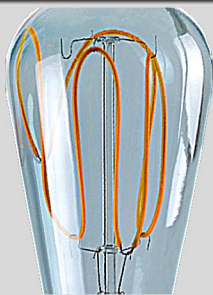

ALSO AVAILABLE IN:

Flex@RCH
Squirrel Cage

Flex@RCH
Spiral Horizontal

Ordering Information (Victorian, 40W)

Model Number	Type	Base	Lumens	Wattage	MOL MOD	CCT	CRI
LTVC19V20022MB	Glass Amber	E26 Medium	180LM	2.0W	4.3" 2.4"	2200K	83
LTVC19X20022MB-SC	Glass Amber	E26 Medium	220LM	3.5W	4.3" 2.4"	2200K	92+
LTVC19X20022MB-SH	Glass Amber	E26 Medium	220LM	3.5W	4.3" 2.4"	2200K	92+

NOTE 3: Wattage Equivalency is based on Vintage Carbon Filament Incandescent bulbs with lower lumen output than standard tungsten filament bulbs.

Vintage®ARCH

Flex®ARCH

Vintage®ARCH

Standard Filament

Looped-Thread (-LT)

Spiral Vertical (-SV)

-SV & Smoked Lens (M)

Squirrel Cage (-SC)

Spiral Horizontal (-SH)

Flex®ARCH

Artisan Spiral LED Filament