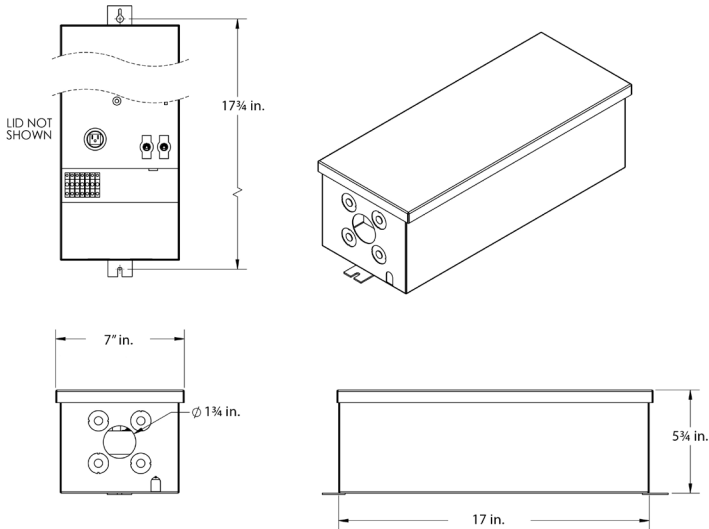

*Output current reading based on 12V tap
 **For 24V Output or 277V Input Models, Please Contact Us.

MECHANICAL DRAWINGS

75W TRANSFORMERS

150W, 300W TRANSFORMERS

600W TRANSFORMERS

900W TRANSFORMERS