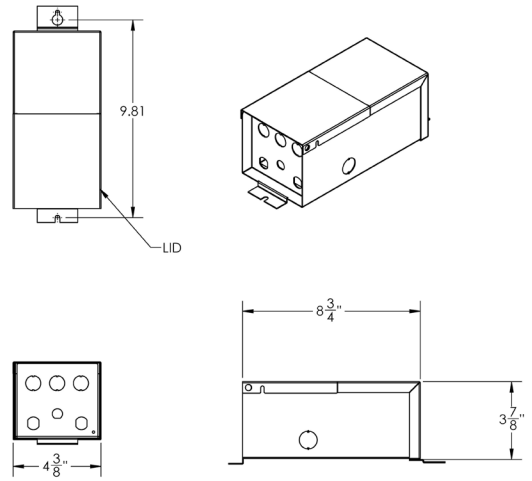

*Output current reading based on 12V tap
 **For 24V Output or 277V Input Models, Please Contact Us.

MECHANICAL DRAWINGS

75W TRANSFORMERS

150W, 300W TRANSFORMERS

600W TRANSFORMERS

900W TRANSFORMERS