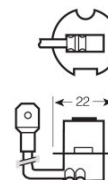

Product datasheet

Technical data

Electrical data

Power input	68 W ¹⁾
Nominal voltage	12.0 V
Nominal wattage	55.00 W
Test voltage	13.2 V

¹⁾ Maximum

Photometrical data

Luminous flux	1450 lm
Luminous flux tolerance	±15 %

Dimensions & weight

PK22s
IEC 7004-47
DIN 49742

IEC 7005-47
DIN 49762

Diameter	11.5 mm
Product weight	6.55 g
Length	42.0 mm

Lifespan

Lifespan B3	400 h
Lifespan Tc	650 h

Additional product data

Base (standard designation)	PK22s
Product type (off-road vs. on-road)	On-road
Application (Category and Product specific)	Halogen headlight lamp