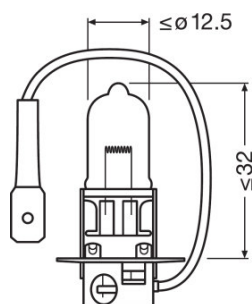

Product datasheet

Technical data

Electrical data

Power input	68 W ¹⁾
Nominal voltage	12.0 V
Nominal wattage	55.00 W
Test voltage	13.2 V

¹⁾ Maximum

Photometrical data

Luminous flux	1450 lm
Luminous flux tolerance	±15 %

Dimensions & weight

PK22s
IEC 7004-47
DIN 49742

IEC 7005-47
DIN 49762

Diameter	11.5 mm
Product weight	6.55 g
Length	42.0 mm

Lifespan

Lifespan B3	400 h
Lifespan Tc	650 h

Additional product data

Base (standard designation)	PK22s
Product type (off-road vs. on-road)	On-road
Application (Category and Product specific)	Halogen headlight lamp