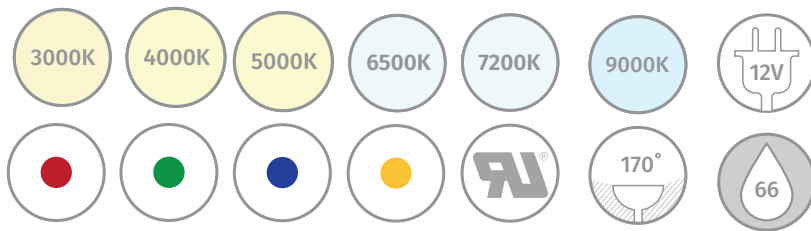

Date:	
Type:	
Firm Name:	
Project:	

Panoramic 3D Series

Everylite Datasheet Ver 3.0.0
Revision Date 08/2021

Features

- Panoramic Series 3-diode LED module for all your standard signage applications
- You can combine it with our new generation Panoramic Series 1D and 2D modules to reach any possible corner or angle while maintaining perfect color consistency
- Preinstalled double sided tape for a quick layout and screw holes in all modules for easy permanent installation
- Incredible 170 degree beam angle means better coverage and no hot spots
- 2835 surface mount LED with a high luminous efficacy
- Perfect color consistency with in-house color binning
- 50,000 hours rated lifetime
- UL, CE and RoHS

Panoramic 3D Gen. III Parameters

Item #	Color	Peak Wave Length	module/ft	Lm/module	Lm/ft	Lm/W	W/module	W/ft	Input Voltage	Viewing Angle	Waterproof
PA-3D-W3CL	Warm White	3000K	1.5	98	147	93	1	1.5	12	170°	IP66
PA-3D-W4CL	Daylight White	4000K	1.5	106	159	105	1	1.5	12	170°	IP66
PA-3D-W5CL	Natural White	5000K	1.5	101	151	100	1	1.5	12	170°	IP66
PA-3D-W6CL-EG	Pure White	6500K	1.5	73	136	95	0.72	1.08	12	170°	IP66
PA-3D-W6CL	Pure White	6500K	1.5	106	159	100	1	1.5	12	170°	IP66
PA-3D-W7CL	Cool White	7000K	1.5	96	144	95	1	1.5	12	170°	IP66
PA-3D-W9CL	Blue Sky	9000K	1.5	104	156	99	1	1.5	12	170°	IP66
PA-3D-RXCL	Red	620-625nm	1.5	26	40	36	0.72	1.08	12	170°	IP66
PA-3D-GXCL	Green	515-525nm	1.5	54	81	74	0.72	1.08	12	170°	IP66
PA-3D-BXCL	Blue	460-465nm	1.5	13	19	18	0.72	1.08	12	170°	IP66
PA-3D-AXCL	Amber	580-596nm	1.5	64	96	87	0.72	1.08	12	170°	IP66

Power Supply Maximum Loading Capacity*

0.72 Watt LED

Power Supply	20W	60W	100W	150W	240W
By Module	25 mods	75 mods	125 mods	187 mods	300 mods
By Footage	16.7 ft	50 ft	83.3 ft	125 ft	200 ft

*Due to voltage drop, a maximum of 50 modules can be run before power needs to be reintroduced into the line of modules.