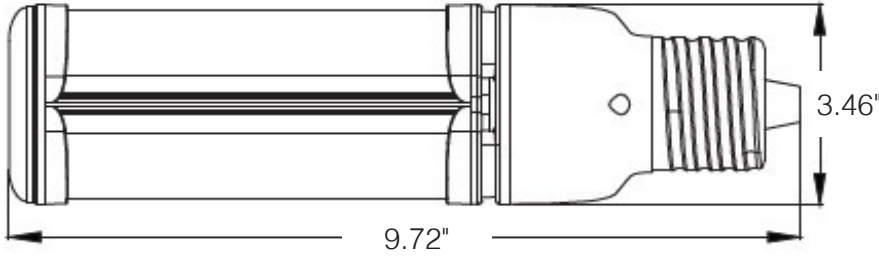

PERFORMANCE	Power Consumption	60 Watt
	Bare Lamp Lumens	9300
	Bare Lamp Efficacy (LPW)	155
	Fixture Lumens*	7186
	Fixture Efficacy (LPW)*	126
	CRI	>80
	CCT	4000K
	LED L70 Life Hours	≥100,000
	Beam Angle	360 Degree
	Burn Position	Universal
ELECTRICAL	Power Factor	<20%
	THD	>0.9
	Input Voltage	120-277V
CONSTRUCTION	Operating Temperature	-40°F to 113°F or (-40°C to 45°C)
	Base	E39
LISTINGS	Certifications	UL Listed; FCC; CE; IP64; DLC
	Material Usage	RoHS - No mercury or lead
	Environment	Enclosed Fixture Rated; Damp Location Rated

DIMENSIONS

DIMENSIONS

Height: 9.72"

Width: 3.46"

Weight: 2.03 lbs

PHOTOMETRICS

WARNINGS

- Not for use with dimmers.
- Minimum lamp compartment dimensions – 11.81" L x 11.81" W x 16.53" H