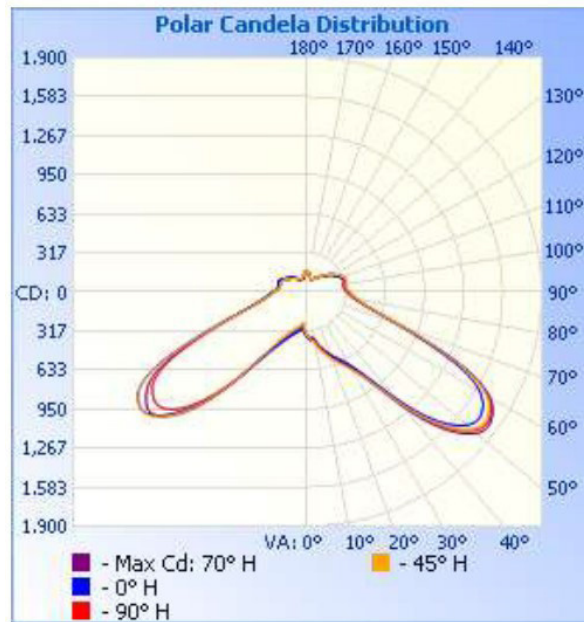

PERFORMANCE	Power Consumption	60 Watt
	Bare Lamp Lumens	9300
	Bare Lamp Efficacy (LPW)	155
	Fixture Lumens*	7186
	Fixture Efficacy (LPW)*	126
	CRI	>80
	CCT	4000K
	LED L70 Life Hours	≥100,000
	Beam Angle	360 Degree
	Burn Position	Universal
ELECTRICAL	Power Factor	<20%
	THD	>0.9
	Input Voltage	120-277V
CONSTRUCTION	Operating Temperature	-40°F to 113°F or (-40°C to 45°C)
	Base	E39
LISTINGS	Certifications	UL Listed; FCC; CE; IP64; DLC
	Material Usage	RoHS - No mercury or lead
	Environment	Enclosed Fixture Rated; Damp Location Rated

*Fixture lumens and efficacy based on testing in DLC approved fixture.

PERFORMANCE SUMMARY

Item #	Watts	Bare Lamp Lumens	Bare Lamp LPW	Voltage	Replaces	CCT	CRI	Beam	LED L70 Life Hours	DLC Rating	DLC #
PLTS-12065	60	9300	155	120-277V	MH250	4000K	>80	360°	≥100,000	5.1 Standard	PLTBG722

DIMENSIONS

DIMENSIONS

Height: 9.72"

Width: 3.46"

Weight: 2.03 lbs

PHOTOMETRICS

WARNINGS

- Not for use with dimmers.
- Minimum lamp compartment dimensions – 11.81" L x 11.81" W x 16.53" H