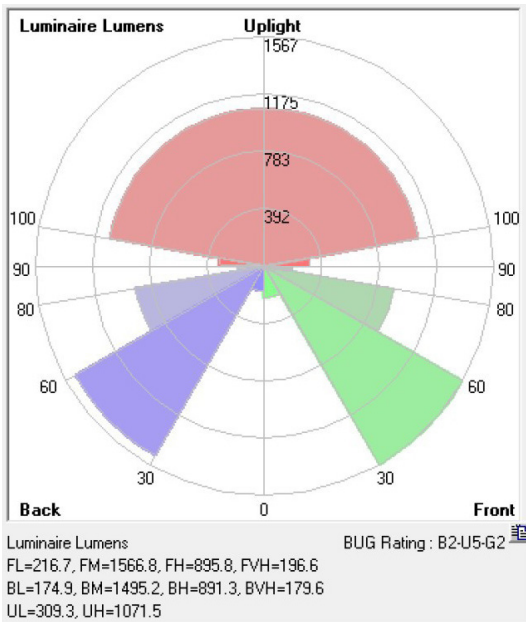

PERFORMANCE

- CRI: >80
- CCT: 4000K
- LED L70 Life Hours: ≥100,000 hours

THERMAL

- -40°F to 113°F or (-40°C to 45°C) operating temperature

ELECTRICAL

- THD: <20%
- Power Factor: >0.9
- Input Voltage: 120-277V
- Surge Protection: 4kV

PERFORMANCE	Power Consumption	60 Watt
	Bare Lamp Lumens	9300
	Bare Lamp Efficacy (LPW)	155
	Fixture Lumens*	7186
	Fixture Efficacy (LPW)*	126
	CRI	>80
	CCT	4000K
	LED L70 Life Hours	≥100,000
	Beam Angle	360 Degree
	Burn Position	Universal
ELECTRICAL	Power Factor	<20%
	THD	>0.9
	Input Voltage	120-277V
CONSTRUCTION	Operating Temperature	-40°F to 113°F or (-40°C to 45°C)
	Base	E39
LISTINGS	Certifications	UL Listed; FCC; CE; IP64; DLC
	Material Usage	RoHS - No mercury or lead
	Environment	Enclosed Fixture Rated; Damp Location Rated

*Fixture lumens and efficacy based on testing in DLC approved fixture.

PERFORMANCE SUMMARY

Item #	Watts	Bare Lamp Lumens	Bare Lamp LPW	Voltage	Replaces	CCT	CRI	Beam	LED L70 Life Hours	DLC Rating	DLC #
PLTS-12065	60	9300	155	120-277V	MH250	4000K	>80	360°	≥100,000	5.1 Standard	PLTBG722

DIMENSIONS

DIMENSIONS

Height: 9.72"

Width: 3.46"

Weight: 2.03 lbs

PHOTOMETRICS

WARNINGS

- Not for use with dimmers.
- Minimum lamp compartment dimensions – 11.81" L x 11.81" W x 16.53" H