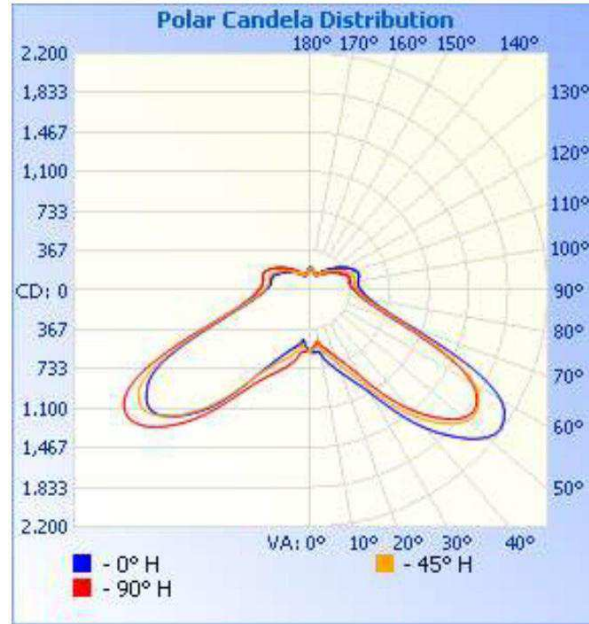

## APPLICATIONS

- Schools
- Offices
- Factories
- Conference Rooms
- Hotels
- Hospitals

<b>PERFORMANCE</b>	Power Consumption	80 Watt
	Bare Lamp Lumens	12400
	Bare Lamp Efficacy (LPW)	155
	Fixture Lumens*	9542
	Fixture Efficacy (LPW)*	125
	CRI	>80
	CCT	4000K
	LED L70 Life Hours	≥100,000
	Beam Angle	360 Degree
	Burn Position	Universal
<b>ELECTRICAL</b>	Power Factor	<20%
	THD	>0.9
	Input Voltage	120-277V
<b>CONSTRUCTION</b>	Operating Temperature	-40°F to 113°F or (-40°C to 45°C)
	Base	E39
<b>LISTINGS</b>	Certifications	UL Listed; FCC; CE; IP64; DLC
	Material Usage	RoHS - No mercury or lead
	Environment	Enclosed Fixture Rated; Damp Location Rated

## DIMENSIONS

### DIMENSIONS

Height: 11.26"

Width: 3.46"

Weight: 2.40 lbs

## PHOTOMETRICS