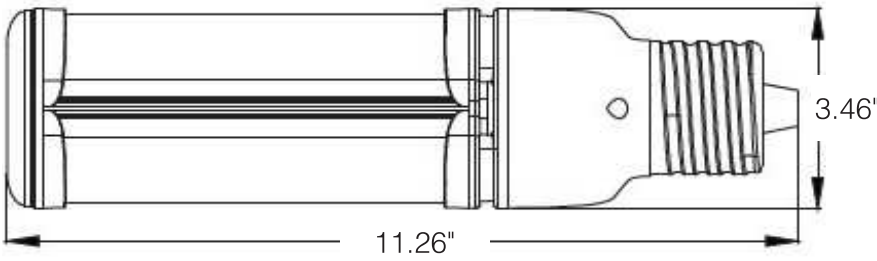

## APPLICATIONS

- Schools
- Offices
- Factories
- Conference Rooms
- Hotels
- Hospitals

<b>PERFORMANCE</b>	Power Consumption	80 Watt
	Bare Lamp Lumens	12400
	Bare Lamp Efficacy (LPW)	155
	Fixture Lumens*	9542
	Fixture Efficacy (LPW)*	125
	CRI	>80
	CCT	4000K
	LED L70 Life Hours	≥100,000
	Beam Angle	360 Degree
	Burn Position	Universal
<b>ELECTRICAL</b>	Power Factor	<20%
	THD	>0.9
	Input Voltage	120-277V
<b>CONSTRUCTION</b>	Operating Temperature	-40°F to 113°F or (-40°C to 45°C)
	Base	E39
<b>LISTINGS</b>	Certifications	UL Listed; FCC; CE; IP64; DLC
	Material Usage	RoHS - No mercury or lead
	Environment	Enclosed Fixture Rated; Damp Location Rated

## DIMENSIONS

### DIMENSIONS

Height: 11.26"

Width: 3.46"

Weight: 2.40 lbs