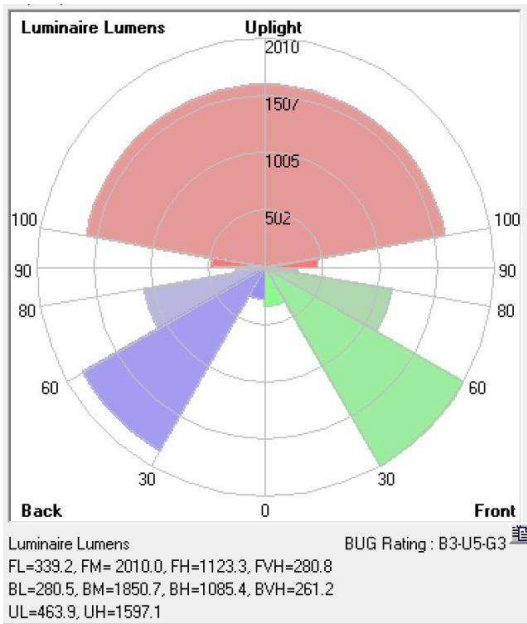

# PERFORMANCE SUMMARY

Item #	Watts	Bare Lamp Lumens	Bare Lamp LPW	Voltage	Replaces	CCT	CRI	Beam	LED L70 Life Hours	DLC Rating	DLC #
PLTS-12067	80	12,400	155	120-277V	MH400	4000K	>80	360°	≥100,000	5.1 Standard	PLTBG622

## DIMENSIONS

### DIMENSIONS

Height: 11.26"

Width: 3.46"

Weight: 2.40 lbs

## PHOTOMETRICS