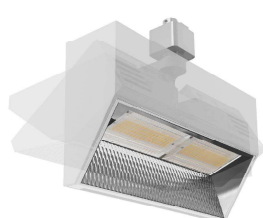

Item#: **80845**  
**LED SPEC-SELECT™**  
**STEALTH-TRAC HEAD - J STYLE**  
WALL WASH ARCHITECTURAL LUMINARIES

**FEATURES**

Stealth-Trac Spec-Select™ track lighting features adjustable wattage and color temperature for the perfect balance of light in any application.

- Modern design, for a clean visual appearance
- Superior uniform light coverage
- Excellent cutoff and glare control
- Energy efficient
- No flickering
- 360° head rotation with 90° pivot

**APPLICATION**

Designed for a variety of applications; architectural, retail stores, offices, lobbies, museums.

**ADJUSTABLE LIGHTING DIRECTION**

360° Rotation

90° Pivot

**ELECTRICAL**

Wattage	30W / 40W / 50W
Voltage	120V
Current	0.55A Max.
Power Factor	0.9
Total Harmonic Distortion (THD)	2.5