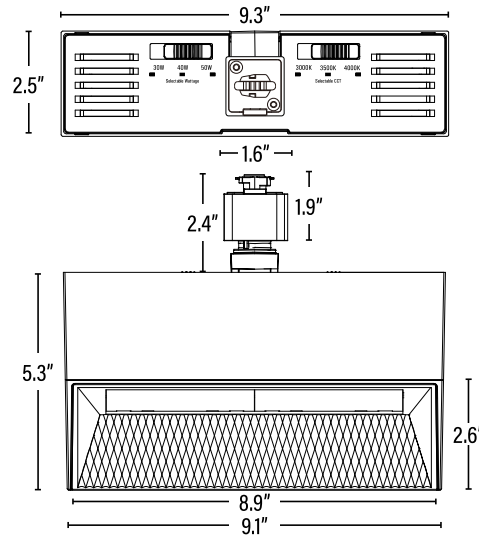

Item#: **80845**  
**LED SPEC-SELECT™ STEALTH-TRAC HEAD - J STYLE**

ITEM INFORMATION

**DIMENSIONS** (Inches)

Length	9.1"
Width	2.4"
Height	5.3"
Net Weight (Lbs)	4

**SUPPORTING DOCUMENTS** (Grey = not available at this time.)

Product Sheet	VIEW
Install Instructions	VIEW
Dimmer Compatibility	VIEW
IES Download from Web Item	VIEW
Photometric Refer to Web Item	VIEW
LM80	VIEW

PACKAGING		UPC	DIMENSIONS (LxWxH)	GROSS WEIGHT (Lbs)
Master Carton	4	10811768025030	22.4" x 10.2" x 8.6"	18.7
Individual Box	1	811768025033	10.8" x 9.8" x 3.9"	4.7
Country of Origin	China			
HS Tariff	--			