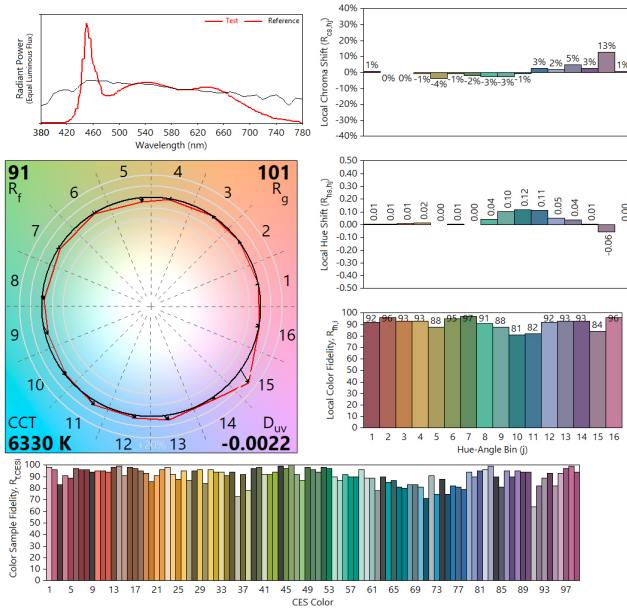

Peak Wavelength	~455nm(CW), ~635nm(WW), ~630nm(Red), ~525nm(Green), ~470nm(Blue),
CRI / R9	90+/60+
Lumens per foot	211lm/ft
LEDs per foot	88 LEDs/ft
Cut Lengths	2.5”(63.5mm)
Watts per foot	4.4W/ft
Input Voltage	24V DC
Luminous Efficiency	48lm/W
Tape Width	0.5”(12mm)

RoHS

FEATURES

- RGB tunable white LED tape for creating millions of amazing color effects
- Maximum run length 10 meters / 5m per reel
- LM80 Compliant 3535 & 2216 SMD LEDs
- Title 24 Compliant
- Uniform, linear light output
- Consistent color, 1 bin sorted
- High efficacy
- UL Listed
- Perfect for dynamic, colorful accent lighting and vibrant cool or warm white illumination
- 3oz. copper
- IP68 silicone injected tube
- LM-80, LM-79 compliant LEDs
- 7 Year warranty

MODEL SPECIFICATIONS

Model Number	Input Voltage	IP	Lm/m*	W/m*	lm/W*	Reel Length
QLUXF50001440LED35RGBTW-68	24V DC	IP68	691 lm/m	23W/m	48lm/W	5m

Dominant Wavelength Range		
Red	Green	Blue
620-630nm	520-535nm	470-475nm

CRI CHART

6500K

2100K

6500K

2100K