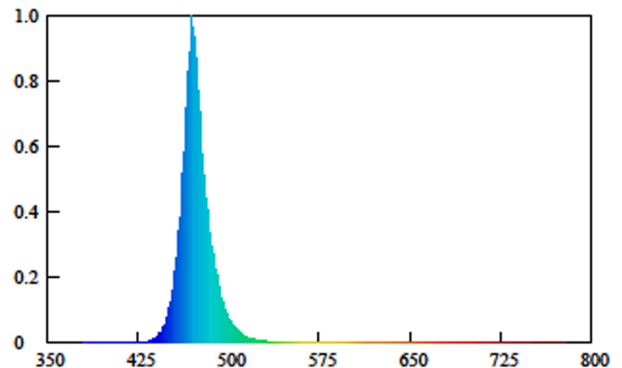

Peak Wavelength	~455nm(CW), ~635nm(WW), ~630nm(Red), ~525nm(Green), ~470nm(Blue),
CRI / R9	90+/60+
Lumens per foot	211lm/ft
LEDs per foot	88 LEDs/ft
Cut Lengths	2.5”(63.5mm)
Watts per foot	4.4W/ft
Input Voltage	24V DC
Luminous Efficiency	48lm/W
Tape Width	0.5”(12mm)

RoHS

FEATURES

- RGB tunable white LED tape for creating millions of amazing color effects
- Maximum run length 10 meters / 5m per reel
- LM80 Compliant 3535 & 2216 SMD LEDs
- Title 24 Compliant
- Uniform, linear light output
- Consistent color, 1 bin sorted
- High efficacy
- UL Listed
- Perfect for dynamic, colorful accent lighting and vibrant cool or warm white illumination
- 3oz. copper
- IP68 silicone injected tube
- LM-80, LM-79 compliant LEDs
- 7 Year warranty

MODEL SPECIFICATIONS

Model Number	Input Voltage	IP	Lm/m*	W/m*	lm/W*	Reel Length
QLUXF50001440LED35RGBTW-68	24V DC	IP68	691 lm/m	23W/m	48lm/W	5m

Dominant Wavelength Range		
Red	Green	Blue
620-630nm	520-535nm	470-475nm

CRI CHART

6500K

2100K

6500K

2100K