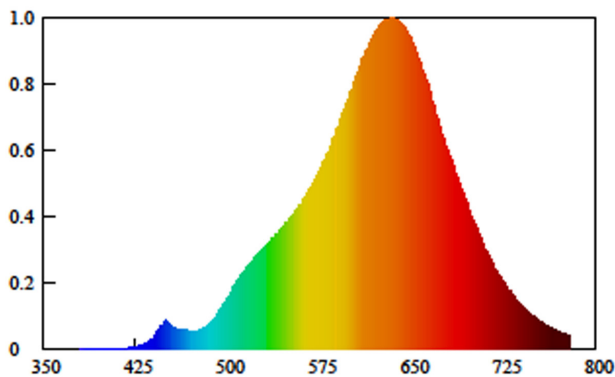

SPECTRORADIOMETRIC REPORT

6500K

4000K

2100K