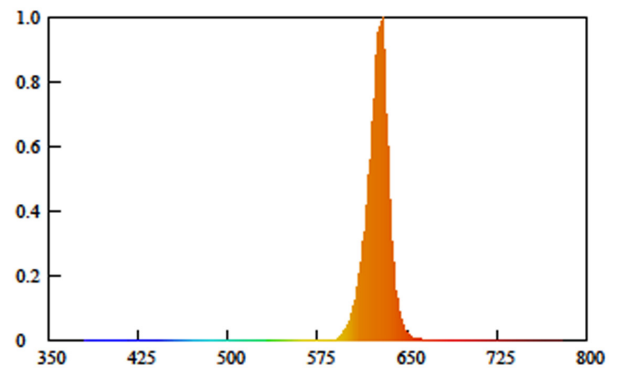

SPECTRORADIOMETRIC REPORT

6500K

4000K

RED