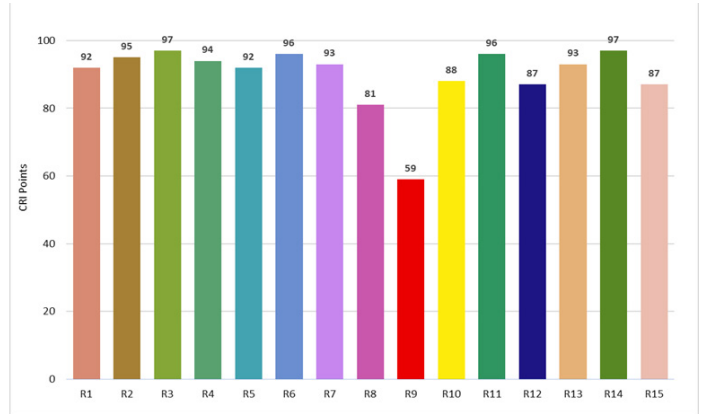

Peak Wavelength	~455nm(CW), ~635nm(WW), ~630nm(Red), ~525nm(Green), ~470nm(Blue),
CRI / R9	90+/60+
Lumens per foot	211lm/ft
LEDs per foot	88 LEDs/ft
Cut Lengths	2.5”(63.5mm)
Watts per foot	4.4W/ft
Input Voltage	24V DC
Luminous Efficiency	48lm/W
Tape Width	0.5”(12mm)

RoHS

FEATURES

- RGB tunable white LED tape for creating millions of amazing color effects
- Maximum run length 10 meters / 5m per reel
- LM80 Compliant 3535 & 2216 SMD LEDs
- Title 24 Compliant
- Uniform, linear light output
- Consistent color, 1 bin sorted
- High efficacy
- UL Listed
- Perfect for dynamic, colorful accent lighting and vibrant cool or warm white illumination
- 3oz. copper
- IP68 silicone injected tube
- LM-80, LM-79 compliant LEDs
- 7 Year warranty

**Hardware included, comes with mounting clips and waterproof caps.*

SPECTRORADIOMETRIC REPORT

6500K

4000K

2100K

RED

GREEN

BLUE

CRI CHART

6500K

2100K

6500K

2100K