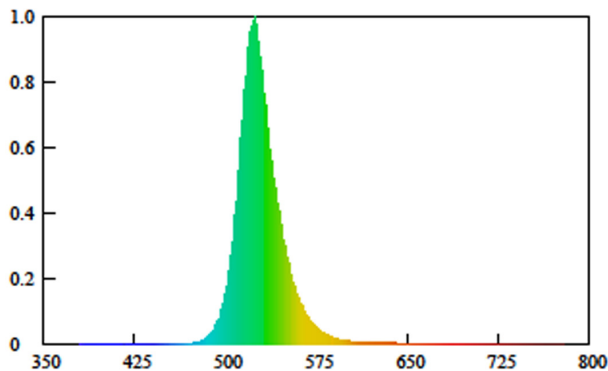

SPECTRORADIOMETRIC REPORT

6500K

4000K

GREEN