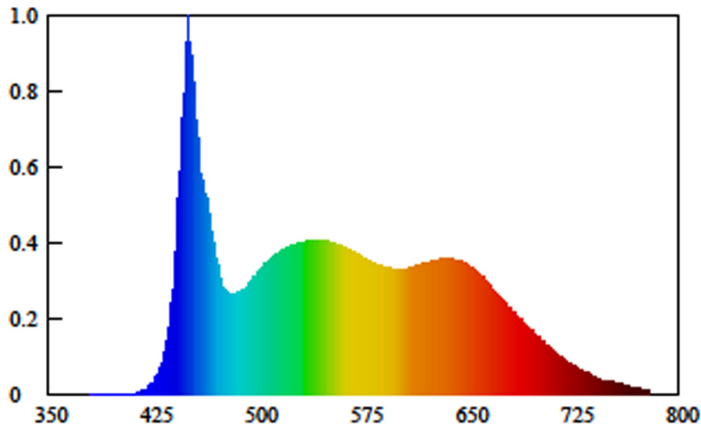

SPECTRORADIOMETRIC REPORT

6500K