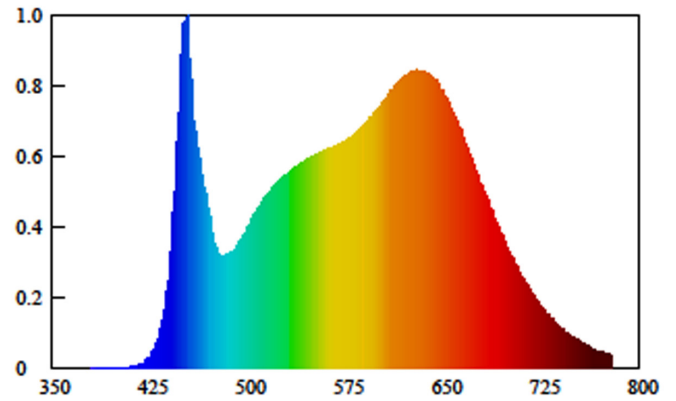

SPECTRORADIOMETRIC REPORT

6500K

4000K