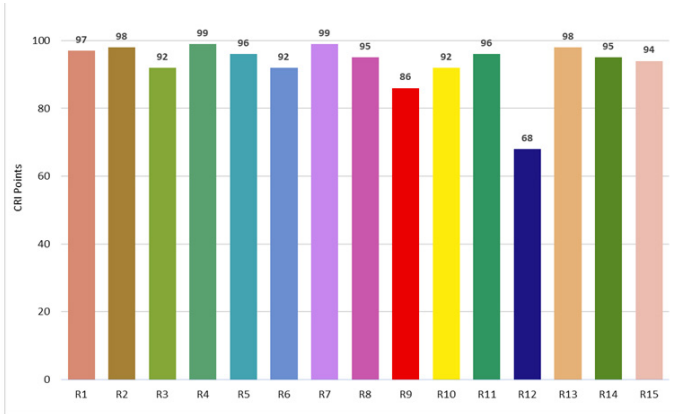

Peak Wavelength	~455nm(CW), ~635nm(WW), ~630nm(Red), ~525nm(Green), ~470nm(Blue),
CRI / R9	90+/60+
Lumens per foot	211lm/ft
LEDs per foot	88 LEDs/ft
Cut Lengths	2.5”(63.5mm)
Watts per foot	4.4W/ft
Input Voltage	24V DC
Luminous Efficiency	48lm/W
Tape Width	0.5”(12mm)

RoHS

FEATURES

- RGB tunable white LED tape for creating millions of amazing color effects
- Maximum run length 10 meters / 5m per reel
- LM80 Compliant 3535 & 2216 SMD LEDs
- Title 24 Compliant
- Uniform, linear light output
- Consistent color, 1 bin sorted
- High efficacy
- UL Listed
- Perfect for dynamic, colorful accent lighting and vibrant cool or warm white illumination
- 3oz. copper
- IP68 silicone injected tube
- LM-80, LM-79 compliant LEDs
- 7 Year warranty

**Hardware included, comes with mounting clips and waterproof caps.*

SPECTRORADIOMETRIC REPORT

6500K

4000K

2100K

RED

GREEN

BLUE

CRI CHART

6500K

2100K

6500K

2100K