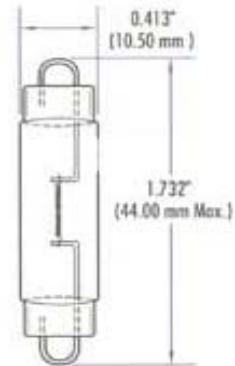

PACIFIC RLF-24V

Wattage	5 Watts
Voltage	24 Volt
Lumens	40
Finish	Frost
Base	Rigid Loop
Life	20,000 Hours
Color Temp	2,800