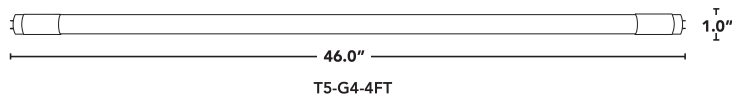

- Single or double ended.
- Available in 2 ft, 3ft & 4ft lengths.
- Suitable for dry & damp locations.
- Shatterproof glass construction.
- Frosted lens.
- UL classified retrofit listed.

ALSO WORKS  
ON 208V & 240V

BALLAST  
BYPASS OR COMPATIBLE

CRI

BEAM ANGLE

-4°F TO 113°F<sup>o</sup>  
OPERATING TEMP

<15% THD  
>0.99  
PWR FACTOR

100,000hrs  
RATED LIFE

PART #	UPC	REPLACES	WATTAGE	LUMENS	COLOR*	BASE
RP-TOTALTUBE-T5-2FT-840-G4	844006079864	24W FL	12W	1500	4000K	G5
RP-TOTALTUBE-T5-3FT-840-G4	844006079895	39W FL	18W	2250	4000K	G5
RP-TOTALTUBE-T5-4FT-840-G4	844006079925	54W FL	24W	3500	4000K	G5

\* additional color temperatures shown on page 2

\*\* ballast compatibility list shown on page 3

For dimmable options, use our Type C Tubes

Maximum number of lamps per circuit is 40 units. Product is designed to operate on standard electrical systems, and may be incompatible with unconventional electrical systems. Please see installation instructions for more details.