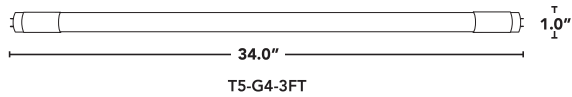

- Single or double ended.
- Available in 2 ft, 3ft & 4ft lengths.
- Suitable for dry & damp locations.
- Shatterproof glass construction.
- Frosted lens.
- UL classified retrofit listed.

ALSO WORKS  
ON 208V & 240V

BALLAST  
BYPASS OR COMPATIBLE

CRI

BEAM ANGLE

-4°F TO 113°F<sup>o</sup>  
OPERATING TEMP

<15% THD  
>0.99  
PWR FACTOR

100,000hrs  
RATED LIFE

PART #	UPC	REPLACES	WATTAGE	LUMENS	COLOR*	BASE
RP-TOTALTUBE-T5-2FT-840-G4	844006079864	24W FL	12W	1500	4000K	G5
RP-TOTALTUBE-T5-3FT-840-G4	844006079895	39W FL	18W	2250	4000K	G5
RP-TOTALTUBE-T5-4FT-840-G4	844006079925	54W FL	24W	3500	4000K	G5

\* additional color temperatures shown on page 2

\*\* ballast compatibility list shown on page 3

For dimmable options, use our Type C Tubes

Maximum number of lamps per circuit is 40 units. Product is designed to operate on standard electrical systems, and may be incompatible with unconventional electrical systems. Please see installation instructions for more details.