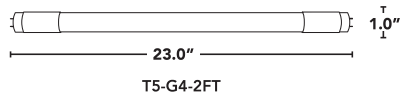

- Single or double ended.
- Available in 2 ft, 3ft & 4ft lengths.
- Suitable for dry & damp locations.
- Shatterproof glass construction.
- Frosted lens.
- UL classified retrofit listed.

ALSO WORKS  
ON 208V & 240V

BALLAST  
BYPASS OR COMPATIBLE

CRI

BEAM ANGLE

-4°F TO 113°F<sup>o</sup>  
OPERATING TEMP

<15% THD  
>0.99  
PWR FACTOR

100,000hrs  
RATED LIFE

PART #	UPC	REPLACES	WATTAGE	LUMENS	COLOR*	BASE
RP-TOTALTUBE-T5-2FT-840-G4	844006079864	24W FL	12W	1500	4000K	G5
RP-TOTALTUBE-T5-3FT-840-G4	844006079895	39W FL	18W	2250	4000K	G5
RP-TOTALTUBE-T5-4FT-840-G4	844006079925	54W FL	24W	3500	4000K	G5

\* additional color temperatures shown on page 2

\*\* ballast compatibility list shown on page 3

For dimmable options, use our Type C Tubes

Maximum number of lamps per circuit is 40 units. Product is designed to operate on standard electrical systems, and may be incompatible with unconventional electrical systems. Please see installation instructions for more details.