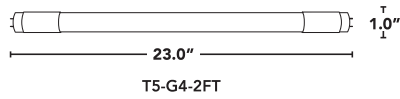

Maximum number of lamps per circuit is 40 units. Product is designed to operate on standard electrical systems, and may be incompatible with unconventional electrical systems. Please see installation instructions for more details.

PART #	UPC	REPLACES	WATTAGE	LUMENS	COLOR	BASE	DLC CODE
RP-TOTALTUBE-T5-2FT-835-G4	844006079857	24W FL	12W	1350	3500K	G5	N/A
RP-TOTALTUBE-T5-2FT-840-G4	844006079864	24W FL	12W	1500	4000K	G5	
RP-TOTALTUBE-T5-2FT-850-G4	844006079871	24W FL	12W	1500	5000K	G5	
RP-TOTALTUBE-T5-3FT-835-G4	844006079888	39W FL	18W	2025	3500K	G5	
RP-TOTALTUBE-T5-3FT-840-G4	844006079895	39W FL	18W	2250	4000K	G5	
RP-TOTALTUBE-T5-3FT-850-G4	844006079901	39W FL	18W	2250	5000K	G5	
RP-TOTALTUBE-T5-4FT-835-G4	844006079918	54W FL	24W	3200	3500K	G5	S-SZQ31F
RP-TOTALTUBE-T5-4FT-840-G4	844006079925	54W FL	24W	3500	4000K	G5	S-K9DA7U
RP-TOTALTUBE-T5-4FT-850-G4	844006079932	54W FL	24W	3500	5000K	G5	S-CLNVZF