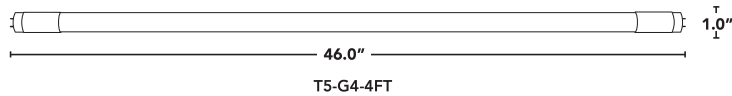

Maximum number of lamps per circuit is 40 units. Product is designed to operate on standard electrical systems, and may be incompatible with unconventional electrical systems. Please see installation instructions for more details.

PART #	UPC	REPLACES	WATTAGE	LUMENS	COLOR	BASE	DLC CODE
RP-TOTALTUBE-T5-2FT-835-G4	844006079857	24W FL	12W	1350	3500K	G5	N/A
RP-TOTALTUBE-T5-2FT-840-G4	844006079864	24W FL	12W	1500	4000K	G5	
RP-TOTALTUBE-T5-2FT-850-G4	844006079871	24W FL	12W	1500	5000K	G5	
RP-TOTALTUBE-T5-3FT-835-G4	844006079888	39W FL	18W	2025	3500K	G5	
RP-TOTALTUBE-T5-3FT-840-G4	844006079895	39W FL	18W	2250	4000K	G5	
RP-TOTALTUBE-T5-3FT-850-G4	844006079901	39W FL	18W	2250	5000K	G5	
RP-TOTALTUBE-T5-4FT-835-G4	844006079918	54W FL	24W	3200	3500K	G5	S-SZQ31F
RP-TOTALTUBE-T5-4FT-840-G4	844006079925	54W FL	24W	3500	4000K	G5	S-K9DA7U
RP-TOTALTUBE-T5-4FT-850-G4	844006079932	54W FL	24W	3500	5000K	G5	S-CLNVZF