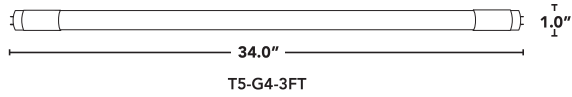

Maximum number of lamps per circuit is 40 units. Product is designed to operate on standard electrical systems, and may be incompatible with unconventional electrical systems. Please see installation instructions for more details.

PART #	UPC	REPLACES	WATTAGE	LUMENS	COLOR	BASE	DLC CODE
RP-TOTALTUBE-T5-2FT-835-G4	844006079857	24W FL	12W	1350	3500K	G5	N/A
RP-TOTALTUBE-T5-2FT-840-G4	844006079864	24W FL	12W	1500	4000K	G5	
RP-TOTALTUBE-T5-2FT-850-G4	844006079871	24W FL	12W	1500	5000K	G5	
RP-TOTALTUBE-T5-3FT-835-G4	844006079888	39W FL	18W	2025	3500K	G5	
RP-TOTALTUBE-T5-3FT-840-G4	844006079895	39W FL	18W	2250	4000K	G5	
RP-TOTALTUBE-T5-3FT-850-G4	844006079901	39W FL	18W	2250	5000K	G5	
RP-TOTALTUBE-T5-4FT-835-G4	844006079918	54W FL	24W	3200	3500K	G5	S-SZQ31F
RP-TOTALTUBE-T5-4FT-840-G4	844006079925	54W FL	24W	3500	4000K	G5	S-K9DA7U
RP-TOTALTUBE-T5-4FT-850-G4	844006079932	54W FL	24W	3500	5000K	G5	S-CLNVZF