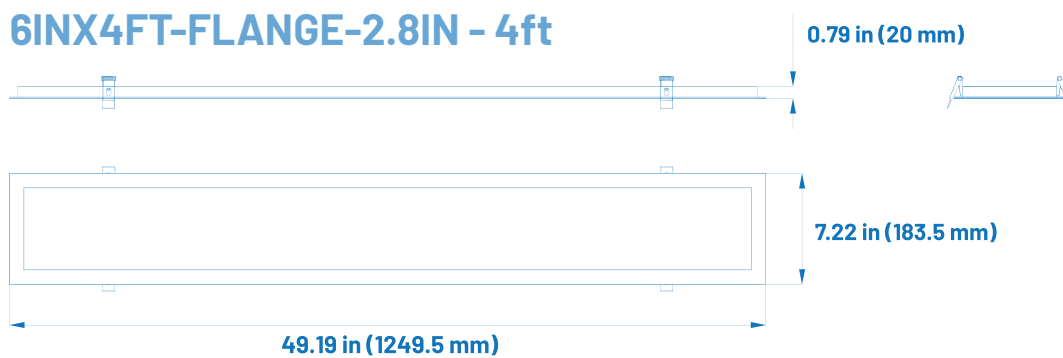

6INX4FT-FLANGE-2.8IN - 4ft