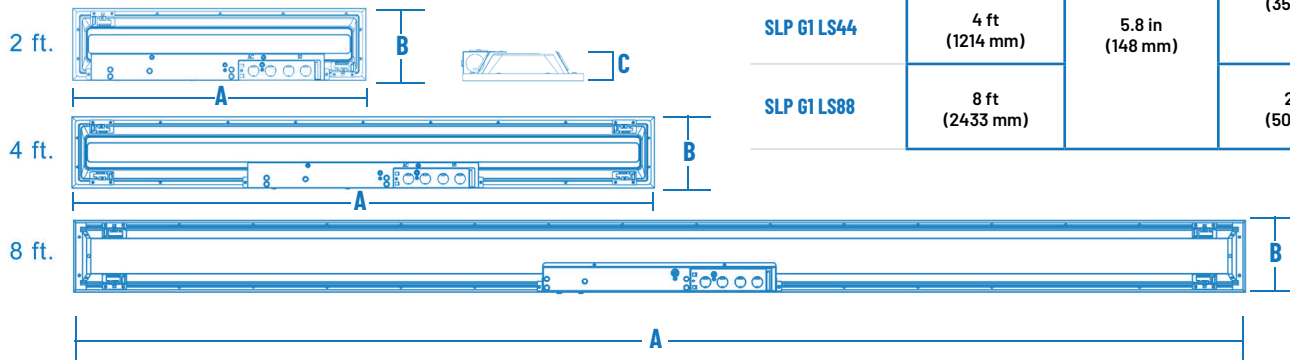

## Dimensions

### SLP G1

Type	Measurements (Inch/MM)		
	Length (A)	Width (B)	Height (C)
SLP G1 LS22	2 ft (605 mm)	5.8 in (148 mm)	1.4 in (35 mm)
SLP G1 LS44	4 ft (1214 mm)		2 in (50 mm)
SLP G1 LS88	8 ft (2433 mm)	5.8 in (148 mm)	2 in (50 mm)