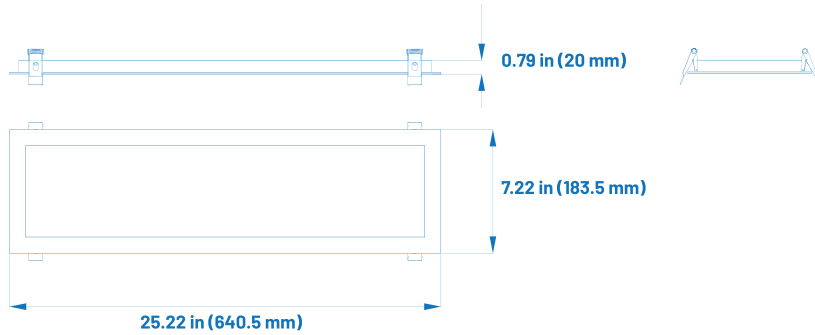

Flange Kit

6INX2FT-FLANGE-2.8IN - 2ft