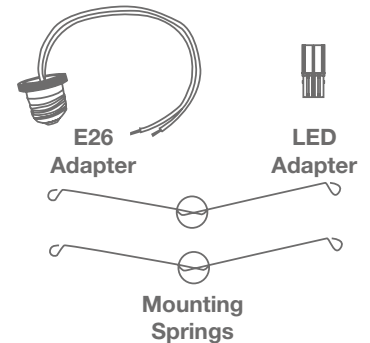

5-6" RECESSED CAN ACCESSORIES

ACCESSORIES INCLUDED

Ref.:#DS176-6SMDL-ACC

PRO

- ⌚ For use with 6" CLICK Downlight
- ⌚ Allows for installation in 5-6" recessed can housings
- ⌚ Accessories include E26 adapter, LED adapter & 2 mounting springs
- ⌚ Compatible with most standard 5-6" IC & Non-IC housings

RECOMMENDED USE

6" CLICK Downlight

5-6" CAN RECESSED

- Connect E26 adapter to the LED adapter
- Squeeze mounting springs and push downlight up until flush with ceiling

For use with the 14.5W CLICK downlight, these accessories allow for installation in a 5-6" recessed incandescent housing. Compatible with most standard 5-6" IC and Non-IC housings that have spring retaining brackets.

SPECIFICATIONS

Product Model

57974
SMDL6/ACC

Type

SMDL 5-6" Can Installation Accessories