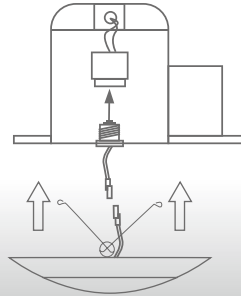

5-6" RECESSED CAN ACCESSORIES

ACCESSORIES INCLUDED

Ref.:#DS176-6SMDL-ACC

PRO

- ⌚ For use with 6" CLICK Downlight
- ⌚ Allows for installation in 5-6" recessed can housings
- ⌚ Accessories include E26 adapter, LED adapter & 2 mounting springs
- ⌚ Compatible with most standard 5-6" IC & Non-IC housings

RECOMMENDED USE

6" CLICK Downlight

5-6" CAN RECESSED

- Connect E26 adapter to the LED adapter
- Squeeze mounting springs and push downlight up until flush with ceiling

For use with the 14.5W CLICK downlight, these accessories allow for installation in a 5-6" recessed incandescent housing. Compatible with most standard 5-6" IC and Non-IC housings that have spring retaining brackets.

SPECIFICATIONS

Product Model

57974
SMDL6/ACC

Type

SMDL 5-6" Can Installation Accessories