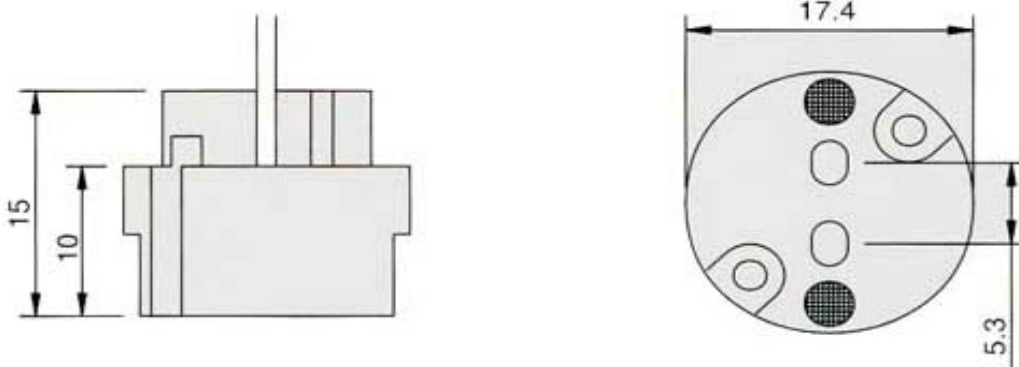

TC-303-2

Compatible Lamp Base 1: G4 - MR11.0
Compatible Lamp Base 2: G5.3 - MR16
Compatible Lamp Base 3: G6.35 - MR16
Volts: 25
Watts: 100
Temperature (°C) : 250
CQC Listed: Yes