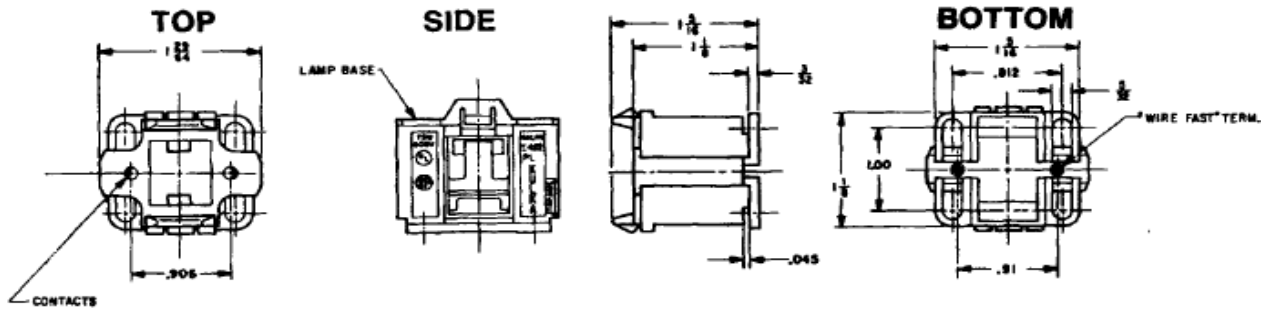

5422 Series Lampholders

PL 13W
(GX23)