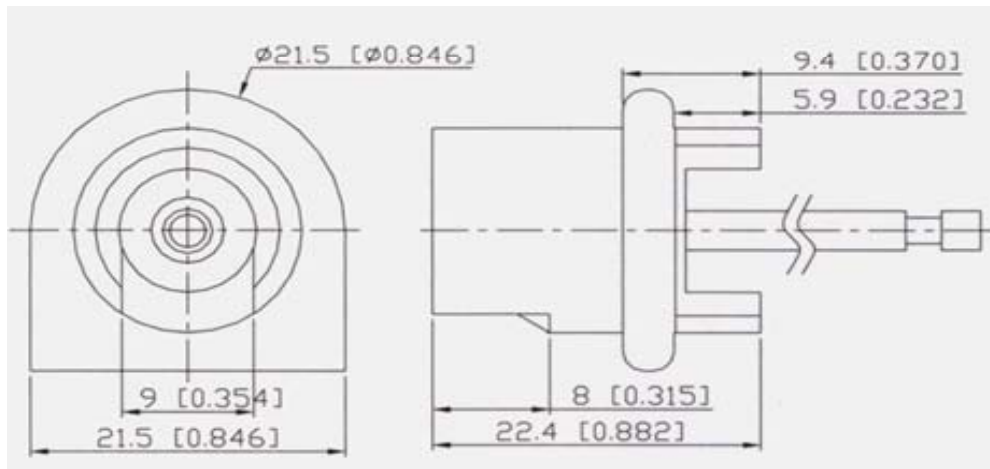

TC-304

Compatible Lamp

Base 1:

Watts:

Temperature (°C) :

Body:

Wire:

R7s - Recessed Single

Contact

500

250

Halogen Lampholder

18Awg silicone, teflon