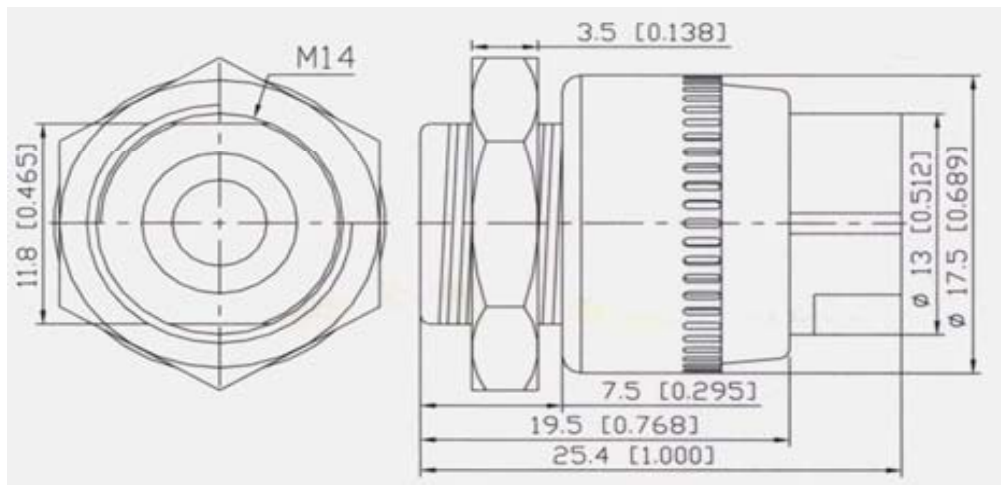

TC-305-12"

Compatible Lamp	R7s - Recessed Single
Base 1:	Contact
Watts:	500
Temperature (°C) :	250
VDE Listed:	Yes
CQC Listed:	Yes