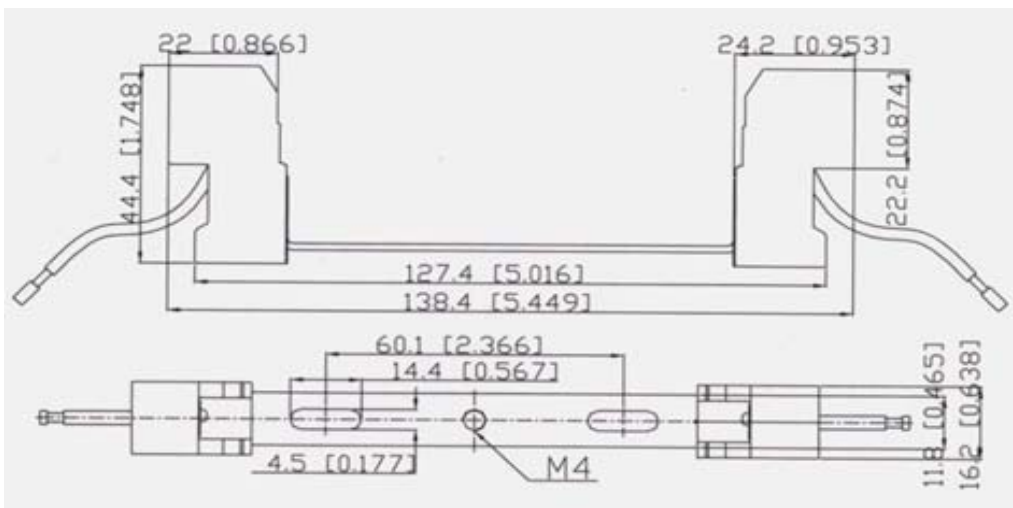

TC-55GB

Compatible Lamp Base 1:	Rx7s
Volts:	600
Watts:	1000
Temperature (°C) :	250
VDE Listed:	Yes
CQC Listed:	Yes
Body:	Starting plus rating 4KV